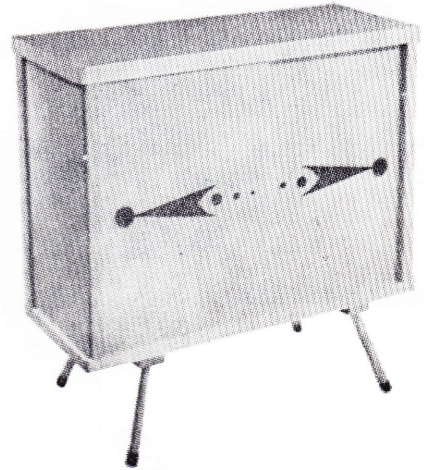

BESTOYS DOLL'S WARDROBE

A smart, simple design to encourage the young Miss to be neat and tidy. Six metal thread screws for ease of assembly and strength. Coloured in three lovely shades. Overall size, 26" high, 24" wide, 10" deep. Packed in convenient carton, 24" x 17½" x 4".

PRICE .....