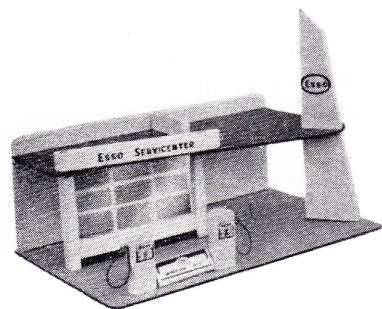

Easel, 40" in height, made of 1" solid timber with chalk rack. 24" x 18" board, with alphabet and numbers, attached to easel.

PRICE .....

**BESTOYS LARGE BLACKBOARD**

Made of 1" solid timber with chalk rack and duster. Height of easel, 45". Board, 25" x 19".

### BESTOYS HOBBY HORSE

Strongly constructed of solid timber, accurately designed, brightly decorated with silk-screen enamel. 12 to a carton, 36" x 7" x 7".

PRICE .....EACH

### BESTOYS "MEDIUM" SERVICE STATION

A modern service station with a large curved display window. A lift-up door, service ramp and dual pumps. Overall size, 21½" x 16" x 8". Packed in convenient carton.

### BESTOYS SERVICE STATION

The "Space Age" service station. Designed accurately to give full access to a toy car. Very colourful and gaily decorated overall. Size: 17" x 11" x 6½". Packed in convenient carton.