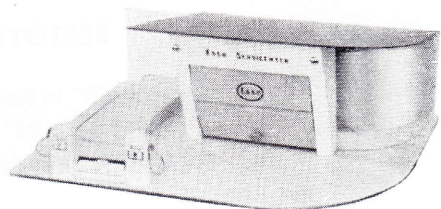

BESTOYS "MEDIUM" SERVICE STATION

A modern service station with a large curved display window. A lift-up door, service ramp and dual pumps. Overall size, 21½" x 16" x 8". Packed in convenient carton.

PRICE .....