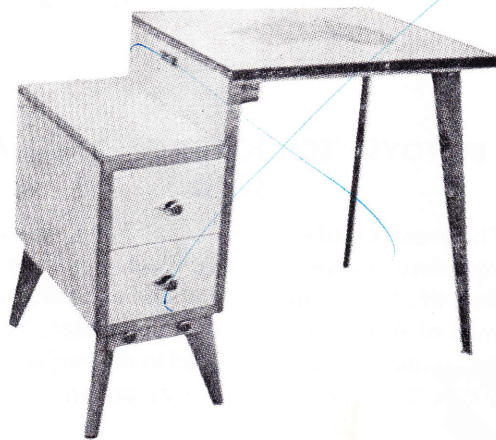

BESTOYS "IMPERIAL" DESK

A modern utility desk with two deep drawers for students of all ages. Book storage on top to give clear writing area. Built of solid polished timber with pastel-coloured hardboard panels of blue, pink, yellow or green. Overall size, 28" high, 33" wide, 18" deep. Packed in convenient carton, 24" x 18½" x 12½". Obtainable:

Plain Polished Top . . . . .

Map of Australia and Plastic Edging . . . . .