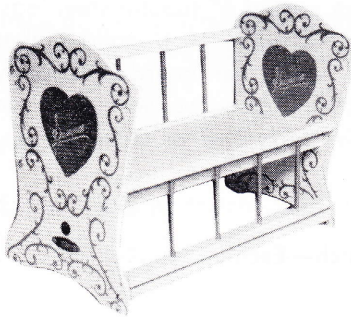

### BESTOYS "FAIRY" DROP SIDE COT

This is another best seller as proved last year. Constructed mainly of solid timber, attractively coloured and carefully decorated with transfers. The simplicity of the sliding cot side is, again, a unique feature exclusive to BESTOYS. The base is covered with quilted vinyl as a form of mattress. Available in pink or blue.

Overall size: Height — 18½"  
 Length — 25½"  
 Width — 13"

Packed in convenient carton, 25" x 14" x 3½".

PRICE .....