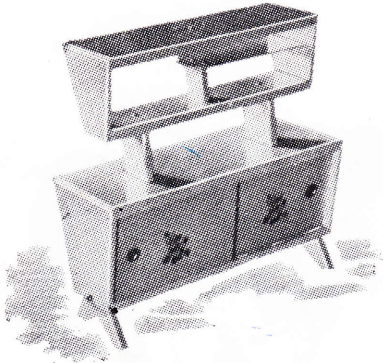

BESTOYS DOLL'S S.F. DRESSER

Wonderful for teaching the little Miss to be tidy. Deep cupboards with sliding doors, roomy shelves. Lovely pastel colours to match any room decor. Overall size, 23½" high, 24" wide, 10" deep. Packed in convenient carton, 23½" x 10" x 9¾".

PRICE .....