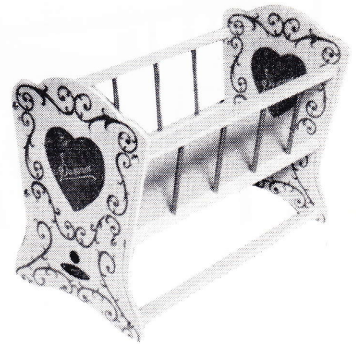

### BESTOYS "FAIRY" DROP SIDE COT

This is another best seller as proved last year. Constructed mainly of solid timber, attractively coloured and carefully decorated with transfers. The simplicity of the sliding cot side is, again, a unique feature exclusive to BESTOYS. The base is covered with quilted vinyl as a form of mattress. Available in pink or blue.

Overall size: Height — 18½"  
 Length — 25½"  
 Width — 13"

Packed in convenient carton, 25" x 14" x 3½".

PRICE .....