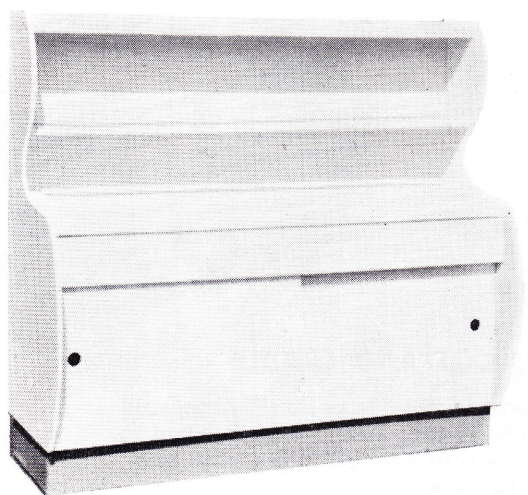

BESTOYS "DAISY" DRESSER

Indispensable for teaching the young Lady of the Cubby-House to be tidy. Constructed of solid timber and hardboard, with spacious cupboards and sliding doors.

Another unique Bestoys feature incorporating the latest pressed hardboard. Finished in soft pastel colours to match any modern room decor. Overall size: height, 27"; width, 30"; deep, 11". Packed in convenient carton.

PRICE .....

BESTOYS "GRACE" DOLL'S HOUSE

A great favourite for little girls, consisting of front verandah, 3 large rooms accessible from the back. Attractively coloured. Overall size: width, 24"; height, 14½"; depth, 13". Packed in convenient carton 25" x 14" x 3½".

PRICE .....

BESTOYS "LAURA" DOLL'S HOUSE

Every little girl in the world has different wishes about toys, but the only dream that they have in common is a lovely dolls' house. Bestoys, this year, have made their desire become a reality by carefully designing this beautiful two storey dolls' house containing four large rooms and verandah gaily coloured and completely accessible from the back. These features make this the most attractive dolls' house ever introduced. Overall size: width, 24"; height, 21½"; depth, 13". Packed in convenient carton, 24" x 17½" x 4".

PRICE .....