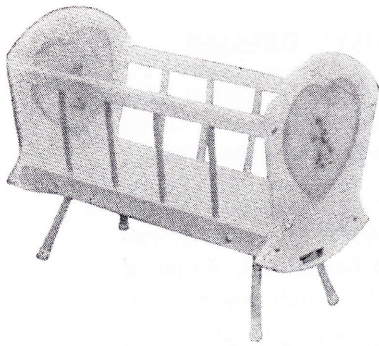

BESTOYS COMBINATION DOLL'S COT AND CRADLE

This special two-way combination has already proved itself in popularity, because of the unique simplicity of conversion from cot to cradle. Attractively finished in two matching tones. Available in pink or blue. Overall size, 20" high, 24½" long, 13" wide. Packed in convenient carton, 25" x 14" x 4".

PRICE .....