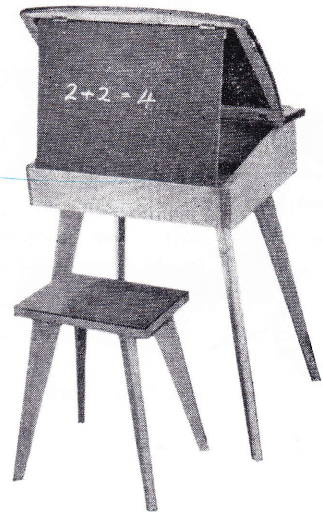

BESTOYS "SCHOOLMATE" DESKS AND STOOLS

The most prolific seller in Australia, featuring a complete range of eight desks in one style. Beautifully designed, with blackboard and/or map of Australia optional. Overall size, 32" high, 24" wide, 20" deep. Packed in convenient carton, 24" x 20" x 9". Available as under:

SCHOOLMATE	No. 1	Polished Stool	PRICE .....
"	No. 2	Upholstered Stool	PRICE .....
"	No. 3	Polished Stool with Blackboard	PRICE .....
"	No. 4	Upholstered Stool with Blackboard	PRICE .....
"	No. 5	Polished Stool with Map of Australia	PRICE .....
"	No. 6	Upholstered Stool with Map of Australia	PRICE .....
"	No. 7	Polished Stool with Map and Blackboard	PRICE .....
"	No. 8	Upholstered Stool with Map and Blackboard	PRICE .....