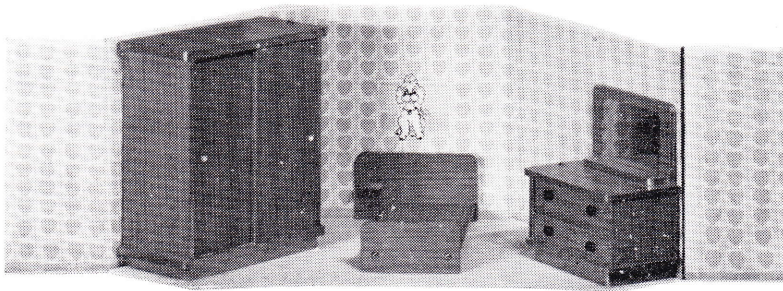

Obtainable, pink or blue, assembled.

PRICE .....

Or packed in convenient carton 28" x 17" x 2".

PRICE .....

**BESTOYS ELEPHANT**

**BESTOYS LAMB**

### BESTOYS BEDROOM SUITE

(Suitable for Sindy, Barbie, etc.)

This unique bedroom suite constructed of the latest Corinite specially designed for the teenage doll, has already created an immense interest during the very short time that it has been marketed before the printing of this catalogue and, no doubt, will remain the best seller of the year. The set consists of a wardrobe with ample hanging space and a shelf with two sliding doors, the dressing table consists of two extra large drawers and a mirror, and a full-sized bed with inserted bedside table. Packed in a convenient carton.