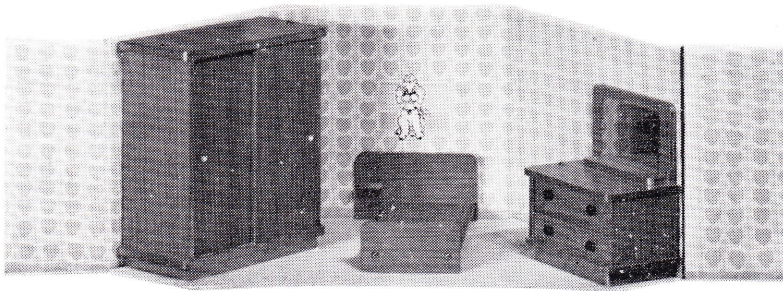

Obtainable, pink or blue, assembled.

PRICE .....

Or packed in convenient carton 28" x 17" x 2".

PRICE .....

**BESTOYS ELEPHANT**

**BESTOYS LAMB**

### BESTOYS BEDROOM SUITE

(Suitable for Cindy, Barbie, etc.)

This unique bedroom suite constructed of the latest Corinite specially designed for the teenage doll, has already created an immense interest during the very short time that it has been marketed before the printing of this catalogue and, no doubt, will remain the best seller of the year. The set consists of a wardrobe with ample hanging space and a shelf with two sliding doors, the dressing table consists of two extra large drawers and a mirror, and a full-sized bed with inserted bedside table. Packed in a convenient carton.