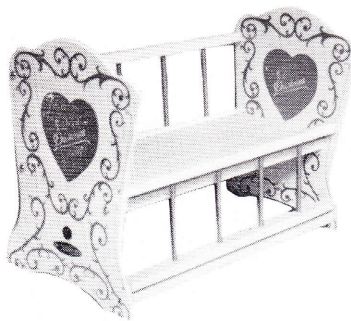

BESTOYS "SUSANNE" DROP SIDE COT

This exclusive line has been the best seller for 1965 in its field. The simplicity of the sliding side is a unique feature created and used exclusively by Bestoys. Solidly constructed, beautifully coloured and carefully decorated in white and gold lacquer to assimilate wood carved antique finish. Overall size: Length 24", height 18", width 13". Packed in convenient carton, 25" x 14" x 3½".

PRICE .....

BESTOYS COMBINATION DOLL'S COT AND CRADLE

This special two-way combination has already proved itself in popularity, because of the unique simplicity of conversion from cot to cradle. Attractively finished in two matching tones. Available in pink or blue. Overall size, 20" high, 24½" long, 13" wide. Packed in convenient carton, 25" x 14" x 4".

PRICE .....

BESTOYS "PRINCESS ANN" COT AND CRADLE

This is a repetition of the Bestoys Dolls' Cot and Cradle in a De-Luxe finish, attractively coloured in white and gold, trimmed with black. The base is covered with lemon quilted vinyl as a form of mattress.

Packed in convenient carton, 25" x 14" x 3½".

PRICE .....