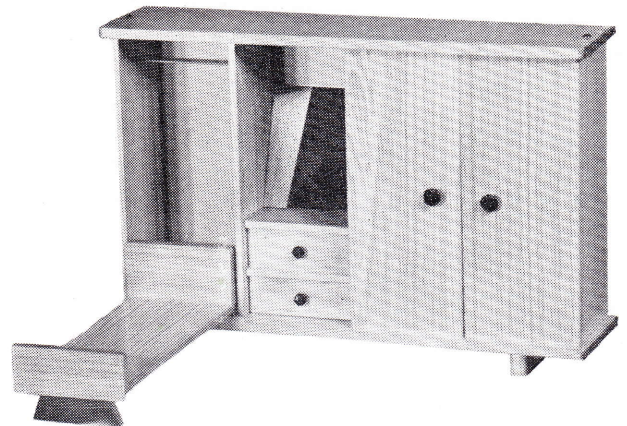

BESTOYS "CONTESSA COMBINATION"

Again, Bestoys with their serviceability of toy combinations, proudly present this new exclusive line. It is designed to give full play value as well as originality. Consists of a large wardrobe, combined with dressing table and folding bed. Constructed of Corinite in various wood-grain colours. Overall size: 15½" high, 24" wide and 6" deep. Packed in convenient carton.

PRICE .....