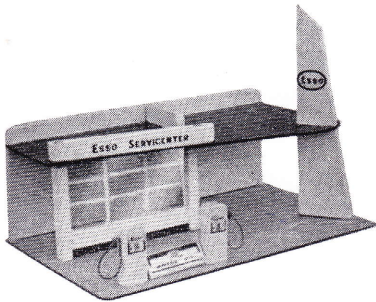

Easel, 36" in height, made of 1" solid timber with chalk rack. 20" x 16" board, with alphabet and numbers, attached to easel.

PRICE .....

**BESTOYS BLACKBOARD No. 2**

Easel, 40" in height, made of 1" solid timber with chalk rack. 24" x 18" board, with alphabet and numbers, attached to easel.

PRICE .....

**BESTOYS LARGE BLACKBOARD**

Made of 1" solid timber with chalk rack. Height of easel, 45". Board, 25" x 19".

PRICE .....

**BESTOYS DOUBLE BLACKBOARD**

Sizes as above. Board painted both sides black for double use.

PRICE .....

**BESTOYS HOBBY HORSE**

Strongly constructed of solid timber, accurately designed, brightly decorated with silk-screen enamel. 12 to a carton, 36" x 7" x 7".

PRICE .....EACH

**BESTOYS SERVICE STATION**

The "Space Age" service station. Designed accurately to give full access to a toy car. Very colourful and gaily decorated overall. Size: 17" x 11" x 6½". Packed in convenient carton.

PRICE .....

**BESTOYS "MEDIUM" SERVICE STATION**