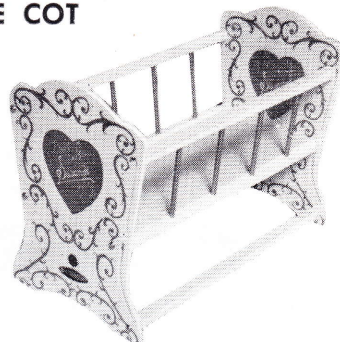

PRICE .....

### BESTOYS "SUSANNE" DROP SIDE COT

This exclusive line has been the best seller for 1965 in its field. The simplicity of the sliding side is a unique feature created and used exclusively by Bestoys. Solidly constructed, beautifully coloured and carefully decorated in white and gold lacquer to assimilate wood carved antique finish. Overall size: Length 24", height 18", width 13". Packed in convenient carton, 25" x 14" x 3½".