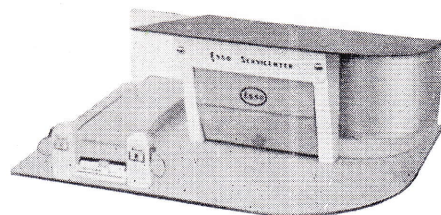

PRICE .....

**BESTOYS LARGE BLACKBOARD**

Made of 1" solid timber with chalk rack. Height of easel, 45". Board, 25" x 19".

PRICE .....

**BESTOYS DOUBLE BLACKBOARD**

Sizes as above. Board painted both sides black for double use.

PRICE .....

**BESTOYS HOBBY HORSE**

Strongly constructed of solid timber, accurately designed, brightly decorated with silk-screen enamel. 12 to a carton, 36" x 7" x 7".

PRICE .....EACH

**BESTOYS SERVICE STATION**

The "Space Age" service station. Designed accurately to give full access to a toy car. Very colourful and gaily decorated overall. Size: 17" x 11" x 6½". Packed in convenient carton.

PRICE .....

**BESTOYS "MEDIUM" SERVICE STATION**

A modern service station with a large curved display window. A lift-up door, service ramp and dual pumps. Overall size, 21½" x 16" x 8". Packed in convenient carton.

PRICE .....

**BESTOYS HORSE**

**BESTOYS SWAN**