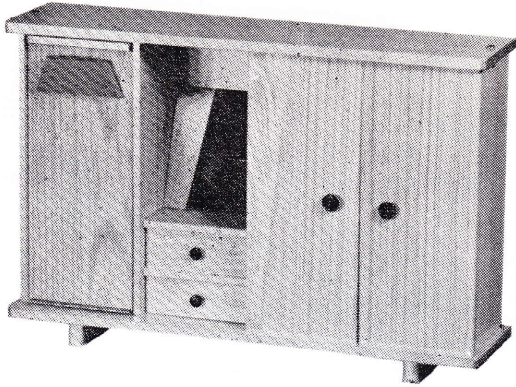

BESTOYS "CONTESSA COMBINATION"

Again, Bestoys with their serviceability of toy combinations, proudly present this new exclusive line. It is designed to give full play value as well as originality. Consists of a large wardrobe, combined with dressing table and folding bed. Constructed of Corinite in various wood-grain colours. Overall size: 15½" high, 24" wide and 6" deep. Packed in convenient carton.

PRICE .....