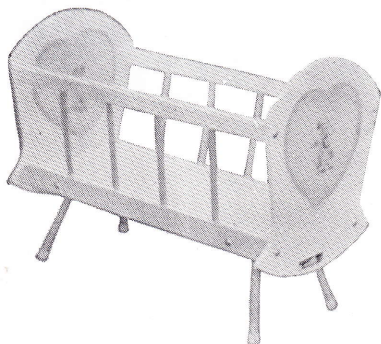

BESTOYS "SUSANNE" DROP SIDE COT

This exclusive line has been the best seller for 1965 in its field. The simplicity of the sliding side is a unique feature created and used exclusively by Bestoys. Solidly constructed, beautifully coloured and carefully decorated in white and gold lacquer to assimilate wood carved antique finish. Overall size: Length 24", height 18", width 13". Packed in convenient carton, 25" x 14" x 3½".

PRICE .....

BESTOYS COMBINATION DOLL'S COT AND CRADLE

This special two-way combination has already proved itself in popularity, because of the unique simplicity of conversion from cot to cradle. Attractively finished in two matching tones. Available in pink or blue. Overall size, 20" high, 24½" long, 13" wide. Packed in convenient carton, 25" x 14" x 4".

PRICE .....

BESTOYS "PRINCESS ANN" COT AND CRADLE

This is a repetition of the Bestoys Dolls' Cot and Cradle in a De-Luxe finish, attractively coloured in white and gold, trimmed with black. The base is covered with lemon quilted vinyl as a form of mattress.

Packed in convenient carton, 25" x 14" x 3½".

PRICE .....