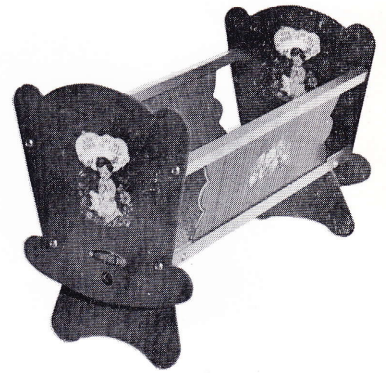

PRICE.....

COT AND CRADLES

BESTOYS

"CAPRICE" COT AND CRADLE

The two-in-one combination of the COT AND CRADLE has already proved itself in popularity for its unique simplicity of conversion and attractive appearance and with this in mind, BESTOYS has created the CAPRICE. Constructed mainly of Corinite laminated plastic in woodgrain patterns and combined with gold trimmings. Nicely decorated. Overall size: 17" high, 13" wide and 24½" long. Packed in convenient carton 25" x 14" x 3".