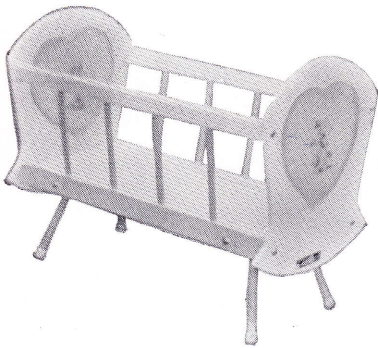

PRICE.....

COT AND CRADLES

BESTOYS

"CAPRICE" COT AND CRADLE

The two-in-one combination of the COT AND CRADLE has already proved itself in popularity for its unique simplicity of conversion and attractive appearance and with this in mind, BESTOYS has created the CAPRICE. Constructed mainly of Corinite laminated plastic in woodgrain patterns and combined with gold trimmings. Nicely decorated. Overall size: 17" high, 13" wide and 24½" long. Packed in convenient carton 25" x 14" x 3".

PRICE.....

BESTOYS COMBINATION DOLL'S COT & CRADLE

This special two-way combination has already proved itself in popularity, because of the unique simplicity of conversion from cot to cradle. Attractively finished in two matching tones. Available in pink or blue. Overall size, 20" high, 24½" long, 13" wide. Packed in convenient carton, 25" x 14" x 4"