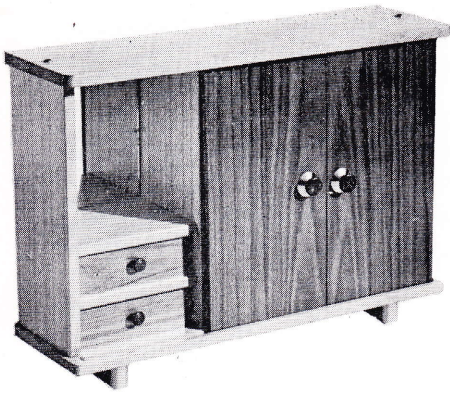

BESTOYS

"QUEEN MARY" DRESSING TABLE

Overall size: Height 16½", width 13¾", depth 6".
Cartoned.

PRICE.....

BESTOYS "CONTESSA COMBINATION"

Again, Bestoys with their serviceability of toy combinations, proudly present this exclusive line. It is designed to give full play value as well as originality. Consists of a large wardrobe, combined with dressing table and folding bed. Constructed of Corinite in various wood-grain colours. Overall size: 15½" high, 24" wide, and 6" deep. Packed in convenient carton.

PRICE.....

BESTOYS "VANITY" WARDROBE

Another unique feature that proves BESTOYS cannot be equalled in quality, design and price. This wardrobe, designed for the teenage doll, consists of two sliding doors, a mirror, two drawers and ample hanging space and shelves. Constructed of woodgrain Corinite laminated plastic, and trimmed with gold lacquer. Overall size: 13 $\frac{3}{4}$ " high, 19" wide and 6" deep. Packed in convenient carton.