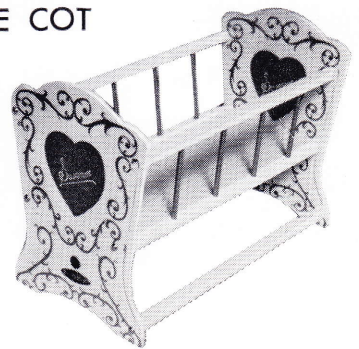

PRICE.....

DROP SIDE COTS

BESTOYS "FAIRY" DROP SIDE COT

With the success of the SUSANNE DROP SIDE COT in mind, BESTOYS created this line to complete the range of cots and to satisfy the public demand, evermore interested in progressive design and appearance. Solidly constructed of beautiful Corinite woodgrain laminated plastic, smoothly finished, with gold lacquer trimming and matching decoration. Overall size: height 17½", width 13", length 24½". Packed in convenient carton, 25" x 14" x 3½".

PRICE.....

BESTOYS "SUSANNE" DROP SIDE COT

The simplicity of the sliding side of this cot is a unique feature created and used exclusively by Bestoys. Solidly constructed, beautifully coloured and carefully decorated in white and gold lacquer to simulate wood carved antique finish. Overall size: Length 24", height 18", width 13". Packed in convenient carton, 25" x 14" x 3½".