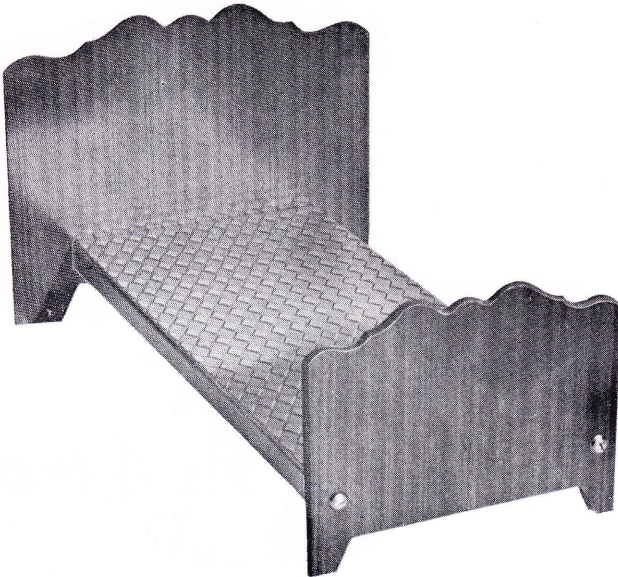

ASSEMBLED PRICE.....

Packed in convenient carton 28" x 17" x 2"

PRICE.....

BESTOYS LAMB

BESTOYS ELEPHANT

BESTOYS POLO PONY

Strongly made and carefully designed and shaped to give plenty of action and improved safety. Smooth finish throughout. Mainly constructed of Corinite laminated plastic in attractive woodgrain pattern decorated with silk-screen enamel and internally gold finished. Obtainable assembled, PRICE.....

or packed in convenient carton, 28" x 17" x 2".

PRICE.....

BESTOYS

"QUEEN MARY" BEDROOM SUITE

This unique bedroom suite is designed particularly for the 21" doll. Smoothly finished in attractive woodgrain Corinite laminated plastic and trimmed with gold-painted Harlequin hardboard. Obtainable as a complete unit or individually.

PRICE.....

BESTOYS "QUEEN MARY" WARDROBE

Overall size: Height 23½", width 19", depth 7½".
Cartoned.

PRICE.....

BESTOYS "QUEEN MARY" BED

Overall size: Height 11", width 13½", length 21½".
Cartoned.

PRICE.....