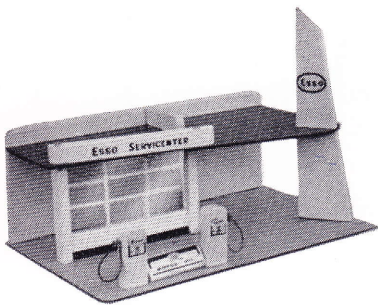

PRICE.....

BESTOYS No. 2 BLACKBOARD

Easel, 40" in height, made of 1" solid timber with chalk rack. Board 24" x 18", with alphabet and numbers.

PRICE.....

BESTOYS LARGE BLACKBOARD

Made of 1" solid timber with chalk rack. Height of easel, 45". Board 25" x 19".

PRICE.....

BESTOYS DOUBLE BLACKBOARD

Sizes as above. Board painted both sides black for double use.

PRICE.....

BESTOYS

DE-LUXE HOBBY HORSE

Strongly made of 1" timber. Large head of ¼" Corinite laminated plastic wood-grain, silk-screened decorated, with 3" wheels.

PRICE.....

BESTOYS HOBBY HORSE

Strongly constructed of solid timber, accurately designed, brightly decorated with silk-screen enamel, packed 12 to a carton, 36" x 7" x 7".

PRICE.....

BESTOYS SERVICE STATION

The "Space Age" service station. Designed accurately to give full access to a toy car. Very colourful and gaily decorated overall. Size: 17" x 11" x 6½". Packed in convenient carton.

PRICE.....

BESTOYS "MEDIUM" SERVICE STATION