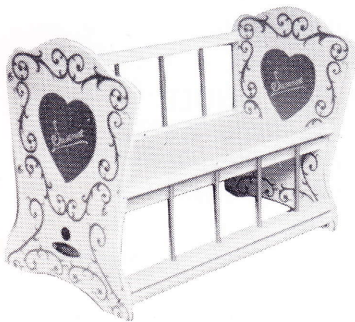

PRICE.....

DROP SIDE COTS

BESTOYS "FAIRY" DROP SIDE COT

With the success of the SUSANNE DROP SIDE COT in mind, BESTOYS created this line to complete the range of cots and to satisfy the public demand, evermore interested in progressive design and appearance. Solidly constructed of beautiful Corinite woodgrain laminated plastic, smoothly finished, with gold lacquer trimming and matching decoration. Overall size: height 17½", width 13", length 24½". Packed in convenient carton, 25" x 14" x 3½".

PRICE.....

BESTOYS "SUSANNE" DROP SIDE COT

The simplicity of the sliding side of this cot is a unique feature created and used exclusively by Bestoys. Solidly constructed, beautifully coloured and carefully decorated in white and gold lacquer to simulate wood carved antique finish. Overall size: Length 24", height 18", width 13". Packed in convenient carton, 25" x 14" x 3½".