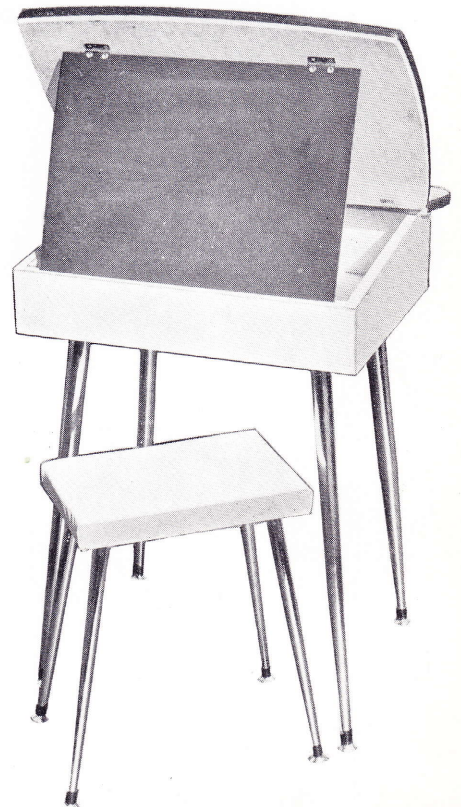

Overall size: Height $28\frac{1}{2}$ ", width $23\frac{1}{2}$ ", depth 17". Packed in convenient carton.

PRICE.....

DESKS AND STOOLS

BESTOYS SUPER DE-LUXE "VICTORY" DESK AND STOOL

The modifications made from the previous DE-LUXE "VICTORY" DESK AND STOOL well proved for its popularity was adapted to lead in the field of design and styling for which BESTOYS have always been renowned. Solidly constructed of white or woodgrain Corinite laminated washable plastic and trimmed with plastic edging with chrome, tapered legs and swivel ferrules, lift-up lid, inkwell and two pencil grooves, supplied with upholstered stool to match. Overall size: Height 30", width 24", depth 18". Packed in convenient carton.

PRICE.....

BESTOYS SUPER DE-LUXE "AUSTRALIA VICTORY" DESK AND STOOL

Description and size same as above with attractive map of Australia.

PRICE.....

BESTOYS SUPER DE-LUXE "SCHOOL MATE" DESK AND STOOL

The admiration received throughout Australia for the BESTOYS "SCHOOL MATE" DESKS AND STOOLS has been tremendous and now (in addition to this jubilant success) BESTOYS have exceeded themselves in creating the luxurious version with chrome, tapered legs and upholstered stool for more comfort to the student. Solidly constructed of white or woodgrain Corinite laminated washable plastic and trimmed with plastic edging, lift-up lid, inkwell and two pencil grooves.

Overall size: Height 32", width 24", depth 20".
Packed in convenient carton.

Obtainable as follows:

No. 1 Plain	PRICE.....
No. 2 With Blackboard	PRICE.....
No. 3 With Map of Australia	PRICE.....
No. 4 Blackboard and Map	PRICE.....