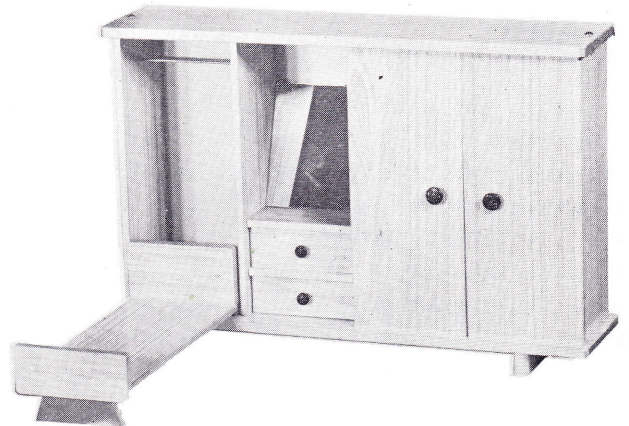

BESTOYS

"QUEEN MARY" DRESSING TABLE

Overall size: Height 16½", width 13¾", depth 6".
Cartoned.

PRICE.....

BESTOYS "CONTESSA COMBINATION"

Again, Bestoys with their serviceability of toy combinations, proudly present this exclusive line. It is designed to give full play value as well as originality. Consists of a large wardrobe, combined with dressing table and folding bed. Constructed of Corinite in various wood-grain colours. Overall size: 15½" high, 24" wide, and 6" deep. Packed in convenient carton.

PRICE.....

BESTOYS "VANITY" WARDROBE

Another unique feature that proves BESTOYS cannot be equalled in quality, design and price. This wardrobe, designed for the teenage doll, consists of two sliding doors, a mirror, two drawers and ample hanging space and shelves. Constructed of woodgrain Corinite laminated plastic, and trimmed with gold lacquer. Overall size: 13 $\frac{3}{4}$ " high, 19" wide and 6" deep. Packed in convenient carton.