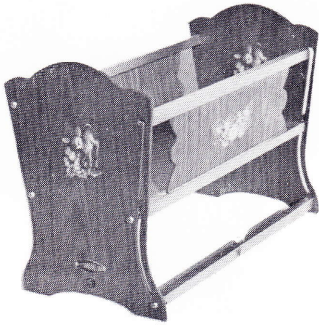

PRICE.....

BESTOYS "PRINCESS ANN" COT AND CRADLE

This is a repetition of the BESTOYS DOLL'S COT AND CRADLE in a de-luxe finish, attractively coloured in white and gold, trimmed with black. The base is made of Harlequin hardboard as a form of mattress. Packed in convenient carton, 25" x 14" x 3½".

PRICE.....

DROP SIDE COTS

BESTOYS "FAIRY" DROP SIDE COT

With the success of the SUSANNE DROP SIDE COT in mind, BESTOYS created this line to complete the range of cots and to satisfy the public demand, evermore interested in progressive design and appearance. Solidly constructed of beautiful Corinite woodgrain laminated plastic, smoothly finished, with gold lacquer trimming and matching decoration. Overall size: height 17½", width 13", length 24½". Packed in convenient carton, 25" x 14" x 3½".