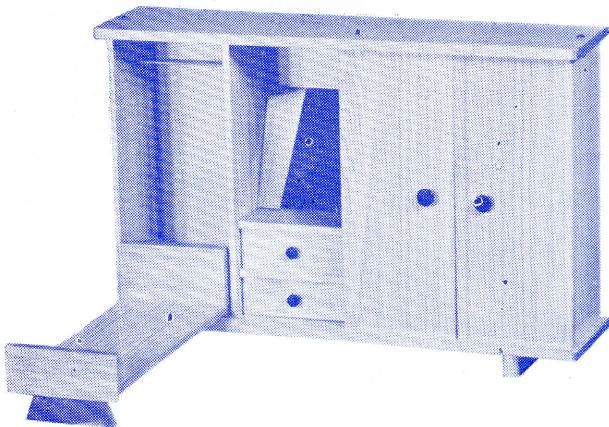

BESTOYS BUFFETTE

Another unique feature incorporating the latest and finest materials. Indispensable for teaching the young lady to be tidy. Sturdily constructed of Corinite plastic laminated flakeboard in attractive woodgrain patterns, delightfully matched with the latest gold-painted hardboard pattern with white trims. Overall size: 27" x 23½" x 10". Packed in convenient carton.

PRICE.....