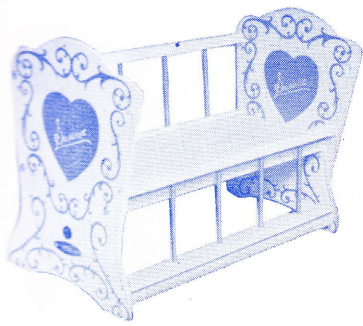

PRICE.....

BESTOYS BOBS SET

For the past 12 years, since we discontinued this line, we were asked to re-introduce it and now, with pleasure, we are doing so at a competitive price and with our special touch of luxury make this 32" bobs set the most sophisticated obtainable. Complete with a 36" cue, capped with a nylon tip and with a set of seven balls. Packed in a convenient carton.

PRICE.....

BESTOYS "LULLABYE" CRADLE

Solidly constructed, smoothly finished and highly decorated with an attractive motif on the two ends. Obtainable in pink or blue. Overall size: Height: 18", width: 13", length: 24½". Packed in a convenient carton, 25" x 14" x 3".

PRICE.....

BESTOYS "SUSANNE" DROP SIDE COT

The simplicity of the sliding side of this cot is a unique feature created and used exclusively by BESTOYS. Solidly constructed, beautifully coloured and carefully decorated in white and gold lacquer to simulate wood carved antique finish. Overall size: length 24", height 18", width 13". Packed in convenient carton, 25" x 14" x 3½".