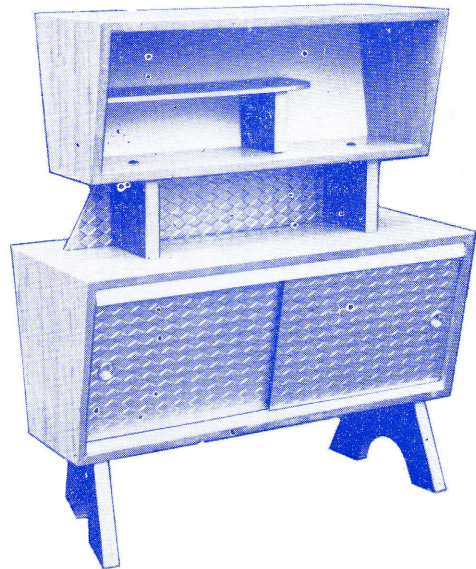

BESTOYS BUFFETTE

Another unique feature incorporating the latest and finest materials. Indispensable for teaching the young lady to be tidy. Sturdily constructed of Corinite plastic laminated flakeboard in attractive woodgrain patterns, delightfully matched with the latest gold-painted hardboard pattern with white trims. Overall size: 27" x 23½" x 10". Packed in convenient carton.

PRICE.....