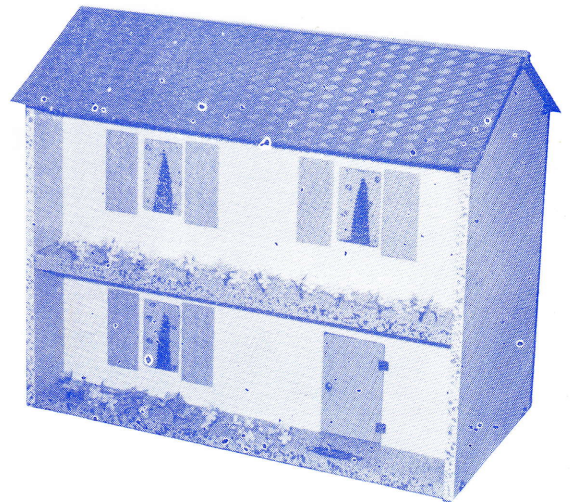

PRICE

BESTOYS LARGE BLACKBOARD

Made of "1" solid timber with chalk rack. Height of easel, 45". Board 25" x 19".

PRICE

BESTOYS DOUBLE BLACKBOARD

Sizes as above. Board painted both sides black for double use.

PRICE.....

BESTOYS "SUSANNE" DROP SIDE COT

The simplicity of the sliding side of this cot is a unique feature created and used exclusively by BESTOYS. Solidly constructed, beautifully coloured and carefully decorated in white and gold lacquer to simulate wood carved antique finish. Overall size: length 24", height 18", width 13". Packed in convenient carton, 25" x 14" x 3½".

PRICE.....

**BESTOYS
"CINDERELLA" DOLL'S HOUSE**

This beautiful doll's house of "A" frame style comprises of three rooms completely accessible from the back and gaily coloured. Balcony and front garden are decorated with colourful artificial flowers. Overall size: height: 21", width: 24", depth: 12". Individually packed.

PRICE.....

**BESTOYS
NEW "LAURA" DOLL'S HOUSE**

Every little girl in the world has different wishes about toys, but the only dream they have in common is a lovely doll's house. BESTOYS have made their desire become a reality by carefully designing this beautiful two storey doll's house, containing four large rooms completely accessible from the back, and verandahs gaily decorated with artificial flowers. These features make this the most attractive doll's house ever introduced. Overall size: width 24", height 21½", depth 13". Packed in convenient carton, 24" x 17½" x 4".