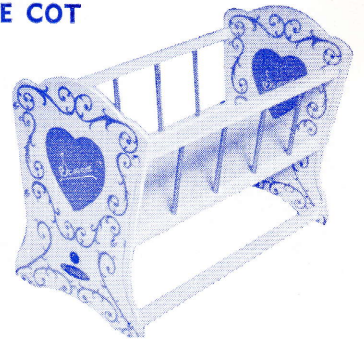

PRICE.....

BESTOYS BOBS SET

For the past 12 years, since we discontinued this line, we were asked to re-introduce it and now, with pleasure, we are doing so at a competitive price and with our special touch of luxury make this 32" bobs set the most sophisticated obtainable. Complete with a 36" cue, capped with a nylon tip and with a set of seven balls. Packed in a convenient carton.

PRICE.....

BESTOYS "LULLABYE" CRADLE

Solidly constructed, smoothly finished and highly decorated with an attractive motif on the two ends. Obtainable in pink or blue. Overall size: Height: 18", width: 13", length: 24½". Packed in a convenient carton, 25" x 14" x 3".

PRICE.....

BESTOYS "SUSANNE" DROP SIDE COT

The simplicity of the sliding side of this cot is a unique feature created and used exclusively by BESTOYS. Solidly constructed, beautifully coloured and carefully decorated in white and gold lacquer to simulate wood carved antique finish. Overall size: length 24", height 18", width 13". Packed in convenient carton, 25" x 14" x 3½".

PRICE.....

BESTOYS "FAIRY" DROP SIDE COT

With the success of the SUSANNE DROP SIDE COT in mind, BESTOYS created this line to complete the range of cots and to satisfy the public demand, evermore interested in progressive design and appearance. Solidly constructed of beautiful Corinite woodgrain laminated plastic, smoothly finished, with gold lacquer trimming and matching decoration. Overall size: height 17½", width 13", length 24½". Packed in convenient carton, 25" x 14" x 3½".