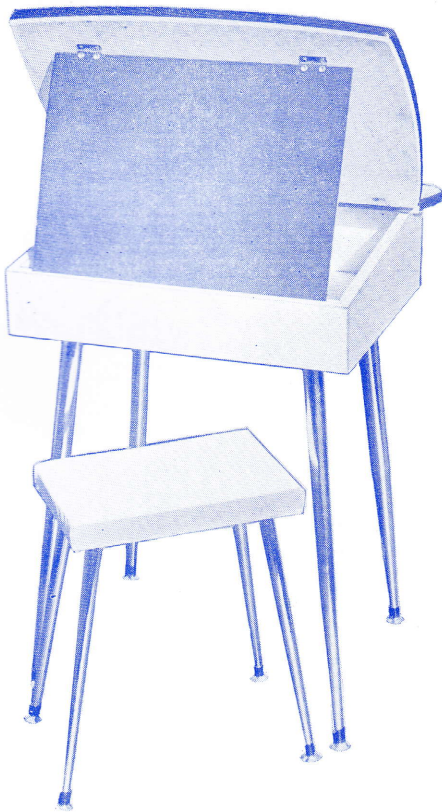

PRICE.....

BESTOYS DE LUXE "SCHOLAR" DESK AND STOOL

Description as the Scholar Desk and Stool, with chromed steel legs fitted with swivel ferrules.

PRICE.....

**BESTOYS
"VICTORY" DESK AND STOOL**

The modifications made from the previous DE-LUXE "VICTORY" DESK AND STOOL well proved for its popularity was adapted to lead in the field of design and styling for which BESTOYS have always been renowned. Solidly constructed of white or woodgrain Corinite laminated washable plastic and trimmed with plastic edging with chrome, tapered legs and swivel ferrules, lift-up lid, inkwell and two pencil grooves, supplied with upholstered stool to match. Overall size: height 30" width 24", depth 18". Packed in convenient carton.

PRICE.....

**BESTOYS
"AUSTRALIA VICTORY" DESK & STOOL**

Description and size same as above with attractive map of Australia.

PRICE.....

**BESTOYS
"SCHOOL MATE" DESK & STOOL**

The admiration received throughout Australia for the BESTOYS "SCHOOL MATE" DESKS AND STOOLS has been tremendous and now (in addition to this jubilant success) BESTOYS have exceeded themselves in creating the luxurious version with chrome, tapered legs and upholstered stool for more comfort to the student. Solidly constructed of white or woodgrain Corinite laminated washable plastic and trimmed with plastic edging, lift-up lid, inkwell and two pencil grooves.

Overall size: height 32", width 24", depth 20".
Packed in convenient carton.

Obtainable as follows:

- | | |
|-----------------------------|------------|
| No. 1 Plain | PRICE..... |
| No. 2 With Blackboard | PRICE..... |
| No. 3 With Map of Australia | PRICE..... |
| No. 4 Blackboard and Map | PRICE..... |