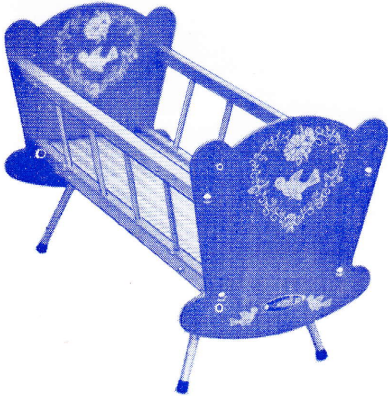

PRICE.....

BESTOYS "FAIRY" DROP SIDE COT

With the success of the SUSANNE DROP SIDE COT in mind, BESTOYS created this line to complete the range of cots and to satisfy the public demand, evermore interested in progressive design and appearance. Solidly constructed of beautiful Corinite woodgrain laminated plastic, smoothly finished, with gold lacquer trimming and matching decoration. Overall size: height 17½", width 13", length 24½". Packed in convenient carton, 25" x 14" x 3½".

PRICE.....

BESTOYS "COMBI" DOLL'S COT AND CRADLE

This special two-way combination has already proved itself in popularity, because of the unique simplicity of conversion from cot to cradle. Attractively finished in two matching tones. Available in pink or blue. Overall size, 20" high, 24½" long, 13" wide. Packed in convenient carton, 25" x 14" x 4".

PRICE.....

BESTOYS "CAPRICE" COT AND CRADLE

The two-in-one combination of the COT AND CRADLE has already proved itself in popularity for its unique simplicity of conversion and attractive appearance and with this in mind, BESTOYS has created the CAPRICE. Constructed mainly of Corinite laminated plastic in wood-grain patterns and combined with gold trimmings. Nicely decorated. Overall size: 17" high, 13" wide and 24½" long. Packed in convenient carton 25" x 14" x 3".