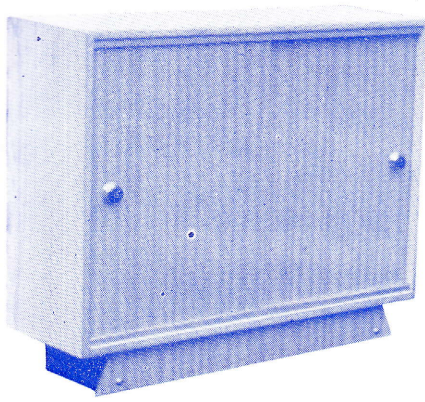

PRICE.....

BESTOYS "FAIRY" DROP SIDE COT

With the success of the SUSANNE DROP SIDE COT in mind, BESTOYS created this line to complete the range of cots and to satisfy the public demand, evermore interested in progressive design and appearance. Solidly constructed of beautiful Corinite woodgrain laminated plastic, smoothly finished, with gold lacquer trimming and matching decoration. Overall size: height 17½", width 13", length 24½". Packed in convenient carton, 25" x 14" x 3½".

PRICE.....

BESTOYS "CAPRICE" COT AND CRADLE

The two-in-one combination of the COT AND CRADLE has already proved itself in popularity for its unique simplicity of conversion and attractive appearance and with this in mind, BESTOYS has created the CAPRICE. Constructed mainly of Corinite laminated plastic in wood-grain patterns and combined with gold trimmings. Nicely decorated. Overall size: 17" high, 13" wide and 24½" long. Packed in convenient carton 25" x 14" x 3".

PRICE.....

BESTOYS BUFFETTE

Another unique feature incorporating the latest and finest materials. Indispensable for teaching the young lady to be tidy. Sturdily constructed of Corinite plastic laminated flakeboard in attractive woodgrain patterns, delightfully matched with the latest gold-painted hardboard pattern with white trims. Overall size: 27" x 23½" x 10". Packed in convenient carton.

PRICE.....

BESTOYS "ANNETTE" BEDROOM SUITE

This scale-modelled 3-piece Bedroom Suite is designed particularly for the 21" doll. Solidly constructed throughout of woodgrain Corinite laminated plastic flakeboard and trimmed in gold lacquer to give years of enjoyment and practicable use to the little Miss. Obtainable as a complete unit or separately. Each piece packed individually.