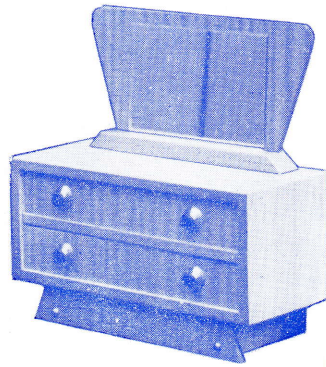

PRICE.....

BESTOYS "ANNETTE" BEDROOM SUITE

This scale-modelled 3-piece Bedroom Suite is designed particularly for the 21" doll. Solidly constructed throughout of woodgrain Corinite laminated plastic flakeboard and trimmed in gold lacquer to give years of enjoyment and practicable use to the little Miss. Obtainable as a complete unit or separately. Each piece packed individually.

BESTOYS "ANNETTE" WARDROBE

Overall size: 24" x 20" x 8".

PRICE.....

BESTOYS "ANNETTE" DRESSING TABLE

Overall size: 14" x 15" x 6".

PRICE.....

BESTOYS "ANNETTE" BED

Overall size: 21 $\frac{3}{4}$ " x 15"
x 8".