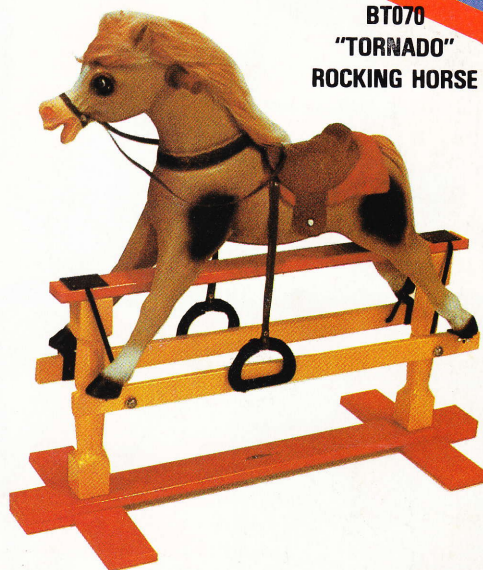

BT073
HURRICANE

BT070
"TORNADO"
ROCKING HORSE

BESTOYS

19-21 BYRNES STREET, BOTANY, N.S.W.

POSTAL ADDRESS : P.O. BOX 93, BOTANY, N.S.W. AUSTRALIA 2019

TELEPHONE (02) 666-5129

BT021
SWAN ROCKAWAY

BT020
"RUSTY" ROCKAWAY

BT056
DOLL'S HIGH CHAIR

BT008
"CHEFETTE" STOVE

BT055
DELUXE
IRONING BOARD

BT 009
"CONTESSA"
WARDROBE

BT061
DELUXE DRESSER

BT015
ROTARY CLOTHES LINE

BT012
"SUSANNE" DROP SIDE COT

BT013
"PRINCESS" CRIB