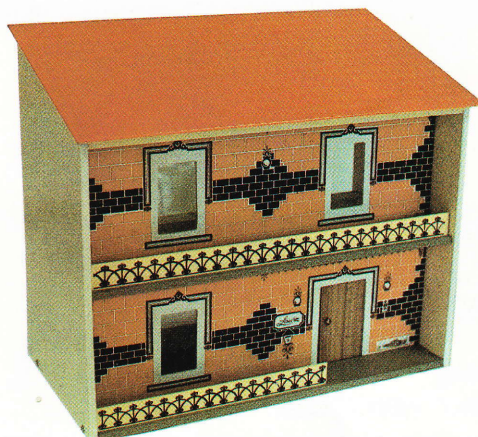

BT073
HURRICANE

BT070
"TORNADO"
ROCKING HORSE

BESTOYS

19-21 BYRNES STREET, BOTANY, N.S.W.

POSTAL ADDRESS : P.O. BOX 93, BOTANY, N.S.W. AUSTRALIA 2019

TELEPHONE (02) 666-5129

BT021
SWAN ROCKAWAY

BT020
"RUSTY" ROCKAWAY

BT056
DOLL'S HIGH CHAIR

BT008
"CHEFETTE" STOVE

BT055
DELUXE
IRONING BOARD

BT 009
"CONTESSA"
WARDROBE

BT061
DELUXE DRESSER

BT015
ROTARY CLOTHES LINE

BT012
"SUSANNE" DROP SIDE COT

BT013
"PRINCESS" CRIB

BT011
"LULLABYE" CRADLE

BT019
"BAMBOLINA" DOLLS HOUSE

BT018
"LAURA" DOLLS HOUSE

BT062
BP SERVICE STATION
(SMALL)

BT034
SUPER BP SERVICE STATION

BT063
FORT APACHE

BT064
MEDIAEVAL CASTLE

BT030
"PRINCE" HOBY CART