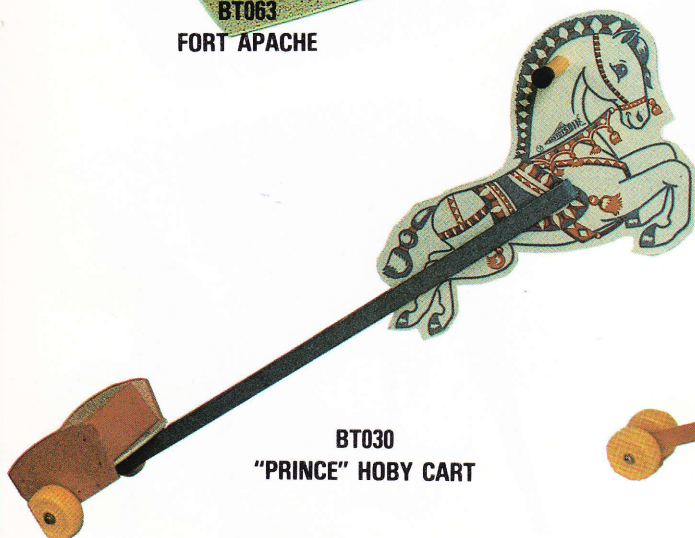

BT073
HURRICANE

BT070
"TORNADO"
ROCKING HORSE

BESTOYS

19-21 BYRNES STREET, BOTANY, N.S.W.

POSTAL ADDRESS : P.O. BOX 93, BOTANY, N.S.W. AUSTRALIA 2019

TELEPHONE (02) 666-5129

BT021
SWAN ROCKAWAY

BT020
"RUSTY" ROCKAWAY

BT011
"LULLABYE" CRADLE

BT019
"BAMBOLINA" DOLLS HOUSE

BT018
"LAURA" DOLLS HOUSE

BT062
BP SERVICE STATION
(SMALL)

BT034
SUPER BP SERVICE STATION

BT063
FORT APACHE

BT064
MEDIAEVAL CASTLE

BT030
"PRINCE" HOBY CART

NT048
"UKKY DUCKLING" ROCKER

NT049
"PAM'S" COTTAGE

NT050
LARGE SERVICE STATION

NT045
SERVICE STATION

NT051
"COLONIAL" CRADLE

NT047
"SOOKY" PONY ROCKER

NT052
"COLONIAL" DRESSER

SUPPLIED BY :—