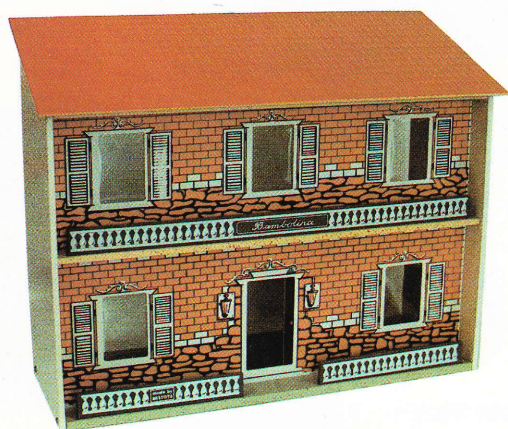

BT073
HURRICANE

BT070
"TORNADO"
ROCKING HORSE

BESTOYS

19-21 BYRNES STREET, BOTANY, N.S.W.

POSTAL ADDRESS : P.O. BOX 93, BOTANY, N.S.W. AUSTRALIA 2019

TELEPHONE (02) 666-5129

BT021
SWAN ROCKAWAY

BT020
"RUSTY" ROCKAWAY

BT056
DOLL'S HIGH CHAIR

BT008
"CHEFETTE" STOVE

BT055
DELUXE
IRONING BOARD

BT 009
"CONTESSA"
WARDROBE

BT061
DELUXE DRESSER

BT015
ROTARY CLOTHES LINE

BT012
"SUSANNE" DROP SIDE COT

BT013
"PRINCESS" CRIB

BT011
"LULLABYE" CRADLE

BT019
"BAMBOLINA" DOLLS HOUSE

BT018
"LAURA" DOLLS HOUSE

BT062
BP SERVICE STATION
(SMALL)

BT034
SUPER BP SERVICE STATION

BT063
FORT APACHE

BT064
MEDIAEVAL CASTLE

BT030
"PRINCE" HOBY CART