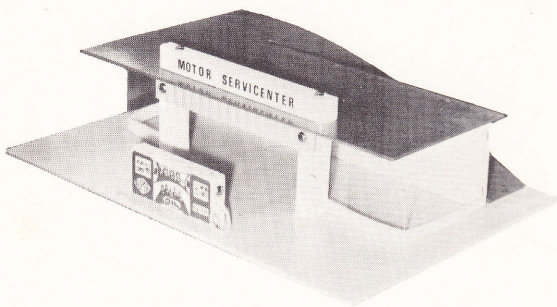

*Have You
been told
of*

***The Profit Line
for Sixty Nine!***

BLACKBOARD No. 1.

Height: 24". Board: 14" x 12". Strongly made with alphabet and numbers silk-screened. Packed in bundles of 10

Price.....

BLACKBOARD No. 2.

Height: 32". Board: 18" x 14". Strongly made with alphabet and numbers silk-screened. Packed in bundles of 6.

Price.....

GARAGE.

Base: 18'' x 12''. Roof parking. Two celluloid windows. Attractively coloured. Packed in plastic bag.

DOLL'S HOUSE.

Overall size; width: 22" height: 24" depth: 12"
Attractively coloured. Supplied in a plastic bag,
assembled ready for display.

Price.....

YOUR SUPPLIER

TUBULAR TABLE AND CHAIRS.

Tubular Steel (5/8") frame. Table top: 24" x 16". Attractively coloured in pink or blue. Price.....