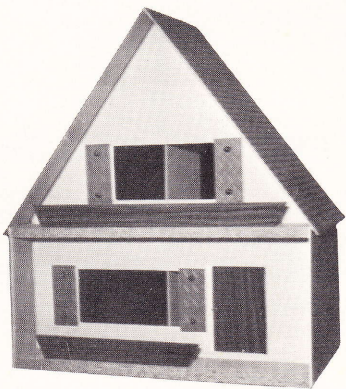

Height: 32". Board: 18" x 14". Strongly made with alphabet and numbers silk-screened. Packed in bundles of 6.

Price.....

GARAGE.

Base: 18'' x 12''. Roof parking. Two celluloid windows. Attractively coloured. Packed in plastic bag.

Price.....

DOLL'S CRADLE. (FULL SIZE)

Suitable for 23'' doll. Strongly made. Available in pink or blue and beautifully decorated in gold paint. Individually packed in polythene bag. Assembled ready for display.

Price.....

ROCKAWAY HORSE or SWAN DESIGN.

Available in pink or blue, professionally silk-screened decorated in two colours. Individually packed in a polythene bag and assembled ready for display.

Price.....

DOLL'S HOUSE.

Overall size; width: 22" height: 24" depth: 12"
Attractively coloured. Supplied in a plastic bag,
assembled ready for display.

Price.....

YOUR SUPPLIER

TUBULAR TABLE AND CHAIRS.

Tubular Steel (5/8") frame. Table top: 24" x 16". Attractively coloured in pink or blue. Price.....