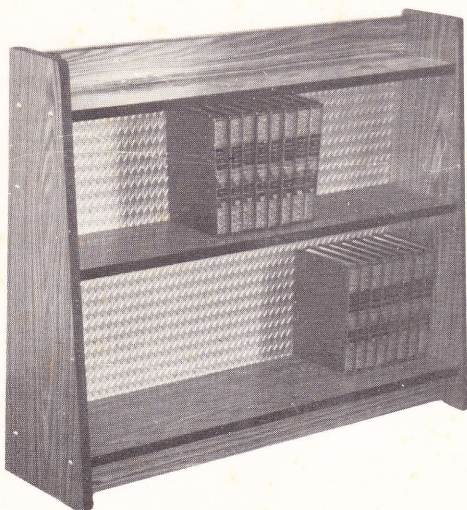

*** QUALITY MATERIALS**

*** COLLOSSAL VALUE**

*** AUSTRALIAN MADE**

*** QUICK TURNOVER**

DESK AND STOOL.

Lift up lid desk. 24'' x 20'' top surface. Height: Made of the highest quality material: plastic laminated board (CORINITE). Complete with matching stool.

Price.....

BOOKSHELF.

Height: , with three spacious shelves made of plastic laminated board (CORINITE), with full back of golden Harlequin hardboard. Adaptable to any room. Obtainable in two widths: 25'' or 35''. Small bookshelf (25'') Price..... Large bookshelf (37'') Price.....