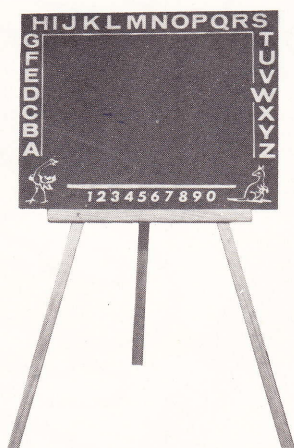

*Have You
been told
of*

***The Profit Line
for Sixty Nine!***

BLACKBOARD No. 1.

Height: 24". Board: 14" x 12". Strongly made with alphabet and numbers silk-screened. Packed in bundles of 10

Price.....

BLACKBOARD No. 2.

Height: 32". Board: 18" x 14". Strongly made with alphabet and numbers silk-screened. Packed in bundles of 6.

Price.....

GARAGE.

Base: 18'' x 12''. Roof parking. Two celluloid windows. Attractively coloured. Packed in plastic bag.

Price.....

DOLL'S CRADLE. (FULL SIZE)

Suitable for 23'' doll. Strongly made. Available in pink or blue and beautifully decorated in gold paint. Individually packed in polythene bag. Assembled ready for display.

DOLL'S HOUSE.

Overall size; width: 22" height: 24" depth: 12"
Attractively coloured. Supplied in a plastic bag,
assembled ready for display.

Price.....

YOUR SUPPLIER

TUBULAR TABLE AND CHAIRS.

Tubular Steel (5/8") frame. Table top: 24" x 16". Attractively coloured in pink or blue. Price.....