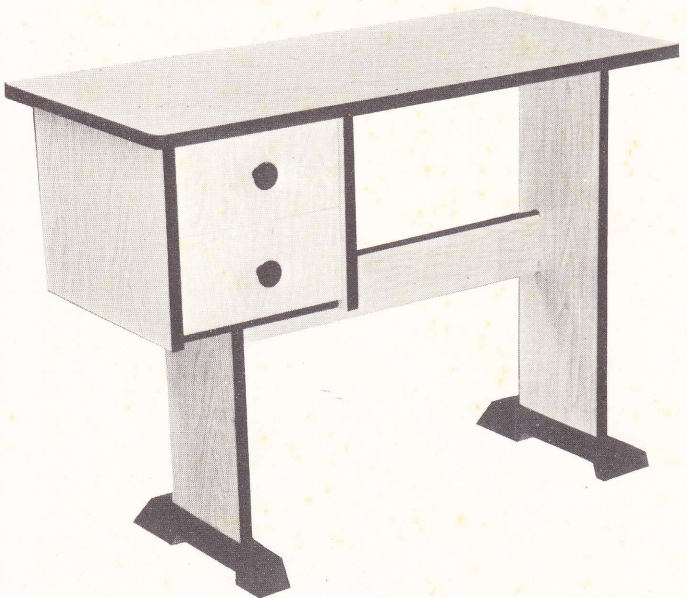

DOLL'S HOUSE.

Overall size; width: 22" height: 24" depth: 12"
Attractively coloured. Supplied in a plastic bag,
assembled ready for display.

Price.....

YOUR SUPPLIER

TUBULAR TABLE AND CHAIRS.

Tubular Steel (5/8") frame. Table top: 24" x 16". Attractively coloured in pink or blue. Price.....

LAMINATED TABLE AND CHAIRS.

Tubular Steel (5/8") frame. Table top: 24" x 16". Padded chairs to match various woodgrain coloured table. Price.....

N.E.S. TOY

for

*** PROFESSIONAL DESIGN**

*** SKILLED WORKMANSHIP**

*** QUALITY MATERIALS**

*** COLLOSSAL VALUE**

*** AUSTRALIAN MADE**

*** QUICK TURNOVER**

DESK AND STOOL.

Lift up lid desk. 24'' x 20'' top surface. Height: Made of the highest quality material: plastic laminated board (CORINITE). Complete with matching stool.

Price.....

BOOKSHELF.

Height: , with three spacious shelves made of plastic laminated board (CORINITE), with full back of golden Harlequin hardboard. Adaptable to any room. Obtainable in two widths: 25'' or 35''. Small bookshelf (25'') Price..... Large bookshelf (37'') Price.....