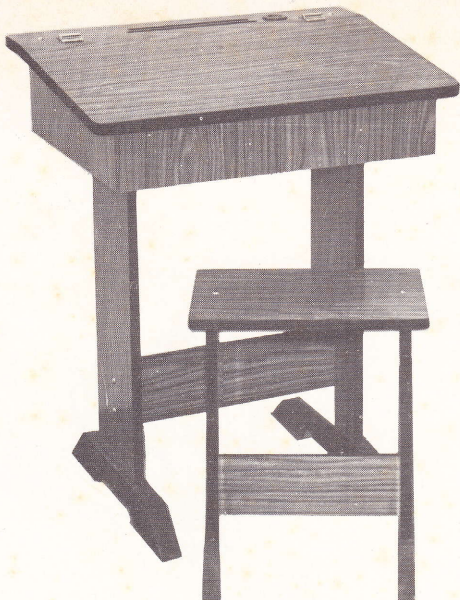

DOLL'S HOUSE.

Overall size; width: 22" height: 24" depth: 12"
Attractively coloured. Supplied in a plastic bag,
assembled ready for display.

Price.....

YOUR SUPPLIER

TUBULAR TABLE AND CHAIRS.

Tubular Steel (5/8") frame. Table top: 24" x 16". Attractively coloured in pink or blue. Price.....

LAMINATED TABLE AND CHAIRS.

Tubular Steel (5/8") frame. Table top: 24" x 16". Padded chairs to match various woodgrain coloured table. Price.....

N.E.S. TOY

for

*** PROFESSIONAL DESIGN**

*** SKILLED WORKMANSHIP**

*** QUALITY MATERIALS**

*** COLLOSSAL VALUE**

*** AUSTRALIAN MADE**

*** QUICK TURNOVER**

DESK AND STOOL.

Lift up lid desk. 24'' x 20'' top surface. Height: Made of the highest quality material: plastic laminated board (CORINITE). Complete with matching stool.

Price.....

BOOKSHELF.

Height: , with three spacious shelves made of plastic laminated board (CORINITE), with full back of golden Harlequin hardboard. Adaptable to any room. Obtainable in two widths: 25'' or 35''. Small bookshelf (25'') Price..... Large bookshelf (37'') Price.....