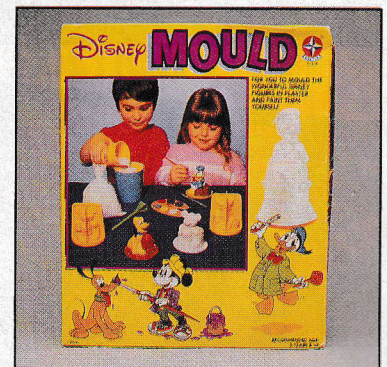

AM AV CRAFT KITS
~~\$12⁹⁹~~ **\$9⁹⁹**

PLASTER CRAFT
FROM ~~\$5⁹⁹~~ **25% OFF**

DOUBLE SIDED MAGNETIC BLACKBOARD
\$29⁹⁹

With tray to store chalk, duster, magnetic objects etc.

DISNEY MOULD
Mould & paint your own delightful Disney characters
~~\$19⁹⁹~~
SAVE \$7