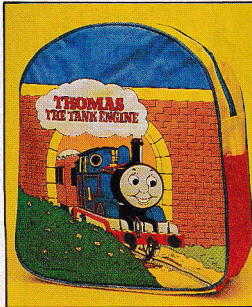

ENGINE AND
CARRIAGE

Reduced from ~~$19⁹⁹~~

$15⁹⁹