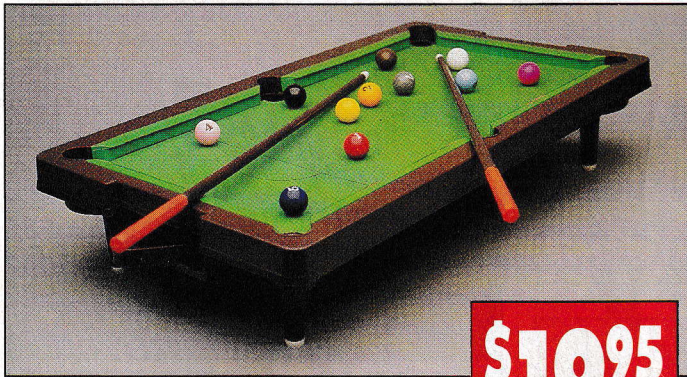

AM AV CRAFT KITS
~~\$12⁹⁹~~ **\$9⁹⁹**

PLASTER CRAFT
FROM ~~\$5⁹⁹~~ **25% OFF**

DOUBLE SIDED MAGNETIC BLACKBOARD
\$29⁹⁹

With tray to store chalk, duster, magnetic objects etc.

DISNEY MOULD
Mould & paint your own delightful Disney characters
~~\$19⁹⁹~~
SAVE \$7

POOL TABLE

Was \$29⁹⁵, SAVE \$10

\$19⁹⁵

MUSIC CASSETTE PLAYER/RECORDER

\$29⁹⁹
WAS \$59⁹⁵

SOCCER & BASKETBALL GAMES
1/2 PRICE

\$9⁹⁹
~~\$19⁹⁹~~

24 CAR CARRY CASE WITH 5 FREE CARS