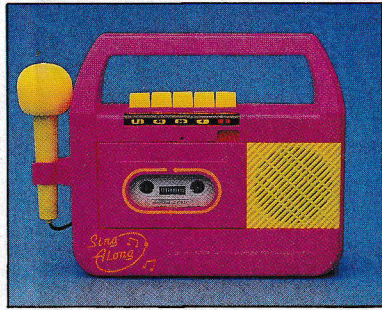

AM AV CRAFT KITS
~~\$12⁹⁹~~ **\$9⁹⁹**

PLASTER CRAFT
FROM ~~\$5⁹⁹~~ **25% OFF**

DOUBLE SIDED MAGNETIC BLACKBOARD
\$29⁹⁹

With tray to store chalk, duster, magnetic objects etc.

DISNEY MOULD
Mould & paint your own delightful Disney characters
~~\$19⁹⁹~~
SAVE \$7

POOL TABLE

Was \$29⁹⁵, SAVE \$10

\$19⁹⁵

MUSIC CASSETTE PLAYER/RECORDER

\$29⁹⁹
WAS \$59⁹⁵

SOCCER & BASKETBALL GAMES
1/2 PRICE

\$9⁹⁹
~~\$19⁹⁹~~

24 CAR CARRY CASE WITH 5 FREE CARS