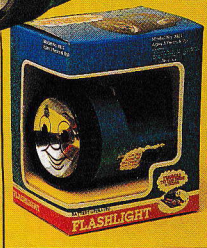

\$39⁹⁹

NEW from LITTLE TYKES

Lay By NOW! **TOYLAND**

THOMAS THE TANK ENGINE & FRIENDS

Popular
THOMAS
TORCH
WAS \$9⁹⁹

\$6⁹⁹

TRAIN STATION
PLAY HOUSE
TENT

~~\$39⁹⁹~~

\$34⁹⁹

BACK
PACK
~~\$12⁹⁹~~

\$9⁹⁹

ENGINE AND
CARRIAGE

Reduced from ~~\$19⁹⁹~~

\$15⁹⁹

~~\$12⁹⁹~~
\$9⁹⁹

PULL ALONG BUG