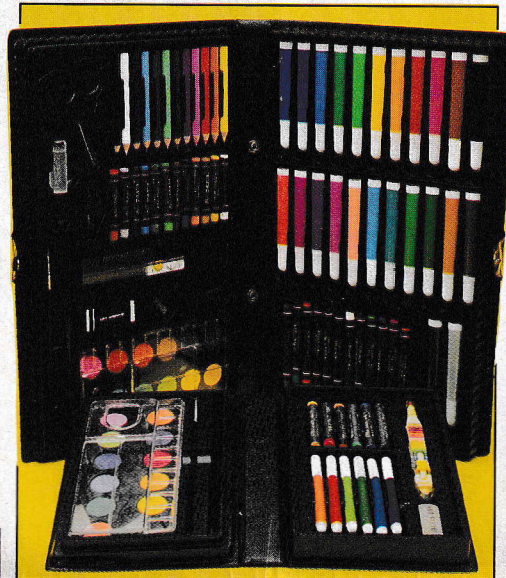

$9⁹⁹ **ART STUDIOS**
Beautifully presented sets that every child would treasure.
~~WAS $14⁹⁹~~ **$16⁹⁹**
~~WAS $24⁹⁹~~