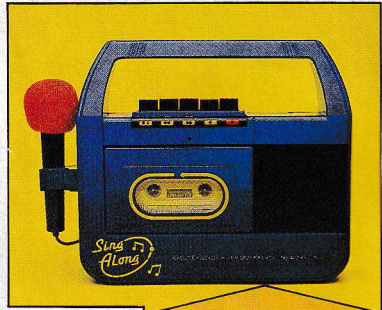

AM AV CRAFT KITS
~~\$12⁹⁹~~ **\$9⁹⁹**

PLASTER CRAFT
FROM ~~\$5⁹⁹~~ **25% OFF**

DOUBLE SIDED MAGNETIC BLACKBOARD
\$29⁹⁹

With tray to store chalk, duster, magnetic objects etc.

DISNEY MOULD
Mould & paint your own delightful Disney characters
~~\$19⁹⁹~~
SAVE \$7

POOL TABLE

Was \$29⁹⁵, SAVE \$10

\$19⁹⁵

MUSIC CASSETTE PLAYER/RECORDER

\$29⁹⁹
WAS \$59⁹⁵

SOCCER & BASKETBALL GAMES
1/2 PRICE

\$9⁹⁹
~~\$19⁹⁹~~

24 CAR CARRY CASE WITH 5 FREE CARS

\$11⁹⁹

Hundreds of fantastic sounds and lights as well as robotic voice commands from the microphone headset.

\$49⁹⁹
~~\$54⁹⁹~~

WALKIE TALKIES
~~\$39⁹⁹~~ SAVE \$23

\$16⁹⁹

MECCANO No. 2
With motor, makes 27 different models.