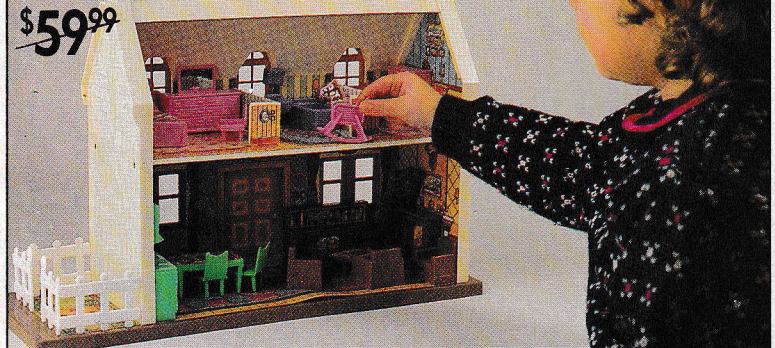

Real nail polish for you.

\$14⁹⁶ WAS \$17⁹⁹

Lay By NOW!

CASH REGISTER

\$19⁹⁹

\$11⁹⁹ SAVE \$8

MY LITTLE DOLLS HOUSE

\$24⁹⁹

A six roomed little dream house complete with furniture and fenced in mini garden.

A HUGE \$35 OFF

TOYLAND

FAIRYTALE GAMES

~~\$12⁹⁹~~
50% OFF **\$6⁹⁹**

HUNTING DOG GAME
~~\$9⁹⁹~~ **\$5⁹⁹**

ROLLING LABYRINTH
~~\$39⁹⁹~~
1/2 PRICE
\$19⁹⁹
Stimulates creativity and imagination as exciting roadways are built for the crystal balls.