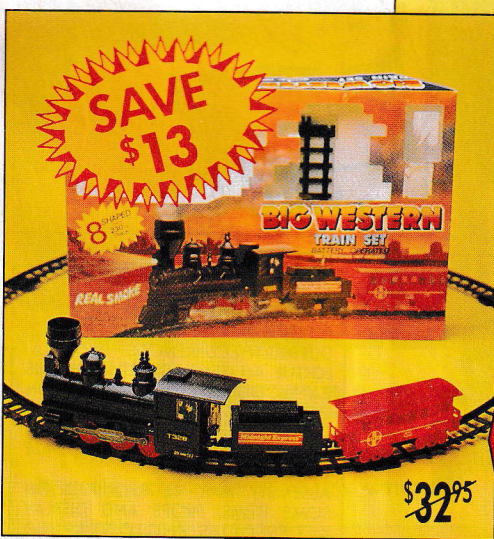

reduced from **\$29⁹⁹**

**CRASH
DUMMIES
CAR \$44⁹⁹**
\$36⁹⁹
SAVE \$8

**GREAT
VALUE!**

**DIRT
DEVIL
FRICTION
CAR**

\$9⁹⁹
SAVE \$7

**SAVE
\$13**

**BIG WESTERN
TRAIN SET**

**BIG WESTERN
TRAIN SET**