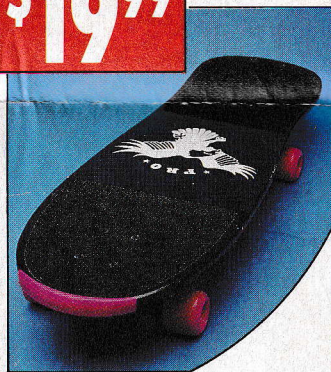

\$14⁹⁹
SAVE \$10

**Lay By
NOW!** **TOYLAND**

SAFARI JEEP

For the toddler who enjoys the outdoors.

\$29⁹⁹

LUNA LANDER RIDE-ON

Pink for girls too.

\$29⁹⁹

\$19⁹⁹

SUPER VALUE!

PO PO RIDE-ON CAR

With storage compartment, beep beep horn and eyes that open and close.

ORIGINAL TWIST BALL

\$29⁹⁹

SKATEBOARD

TOP VALUE!

\$19⁹⁹

A safe indoor/outdoor game for budding basketball players.

\$9⁹⁹ ~~\$19⁹⁵~~

DESK-TOP BASKETBALL GAME SET

1/2 PRICE!

PRINCE ROCKING HORSE

With removable seat to allow for the growing toddler.

\$49⁹⁹