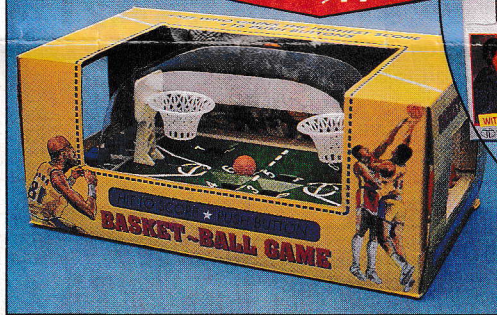

POOL TABLE

Was \$29⁹⁵, SAVE \$10

\$19⁹⁵

MUSIC CASSETTE PLAYER/RECORDER

\$29⁹⁹
WAS \$59⁹⁵

SOCCER & BASKETBALL GAMES
1/2 PRICE

\$9⁹⁹
~~\$19⁹⁹~~

24 CAR CARRY CASE WITH 5 FREE CARS