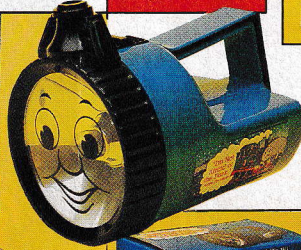

\$34⁹⁹

BACK
PACK
~~\$12⁹⁹~~

\$9⁹⁹

ENGINE AND
CARRIAGE

Reduced from ~~\$19⁹⁹~~

\$15⁹⁹

~~\$12⁹⁹~~
\$9⁹⁹

PULL ALONG BUG