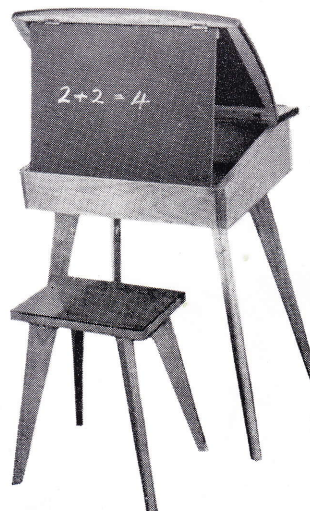

FULL SIZE HORSE HEAD ATTRACTIVELY COLOURED WITH 3" WHEELS.

PRICE

COMBINATION DOLL'S COT AND CRADLE

This special two-way combination, introduced last year, has already proved itself in popularity, because of the unique simplicity of conversion from cot to cradle, and vice versa. Attractively finished in two matching colours. Available in pink or blue. Overall size, 20" high, 24½" long, 13" wide. Packed in convenient carton, 25" x 14" x 4".

PRICE

BLACKBOARD No. 2

Easel, 40" in height, made of 1" solid timber with chalk rack. 24" x 18" board, with alphabet and numbers, attached to easel.

PRICE

BLACKBOARD No. 3

Easel, 36" in height, made of 1" solid timber with chalk rack. 20" x 16" board, with alphabet and numbers, attached to easel.

PRICE

DESKS WITH BLACKBOARDS
See Pages 9 & 10

LARGE BLACKBOARD

Made of 1" solid timber with chalk rack and duster. Height of easel, 45". Board, 25" x 19".

PRICE

DOUBLE BLACKBOARD

Sizes as above. Board painted, one side black and the other green, for double use.

PRICE

A RANGE OF SERVICE STATIONS FOR EVERY AGE GROUP

"LARGE" SERVICE STATION

A Space Age service station, designed accurately to give full access to a large-size toy car. Fully decorated, very colourful. Overall size, 30" x 20" x 11". Packed in convenient carton.