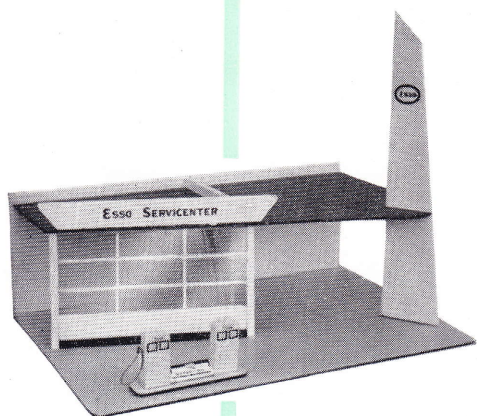

PRICE

BLACKBOARD No. 2

Easel, 40" in height, made of 1" solid timber with chalk rack. 24" x 18" board, with alphabet and numbers, attached to easel.

PRICE

BLACKBOARD No. 3

Easel, 36" in height, made of 1" solid timber with chalk rack. 20" x 16" board, with alphabet and numbers, attached to easel.

PRICE

DESKS WITH BLACKBOARDS
See Pages 9 & 10

LARGE BLACKBOARD

Made of 1" solid timber with chalk rack and duster. Height of easel, 45". Board, 25" x 19".

PRICE

DOUBLE BLACKBOARD

Sizes as above. Board painted, one side black and the other green, for double use.

PRICE

A RANGE OF SERVICE STATIONS FOR EVERY AGE GROUP

"LARGE" SERVICE STATION

A Space Age service station, designed accurately to give full access to a large-size toy car. Fully decorated, very colourful. Overall size, 30" x 20" x 11". Packed in convenient carton.

PRICE

"MEDIUM" SERVICE STATION

A modern service station with a large curved display window. A lift-up door, service ramp and dual pumps. Overall size, 21½" x 16" x 8". Packed in convenient carton.

PRICE

"NORMAL" SERVICE STATION