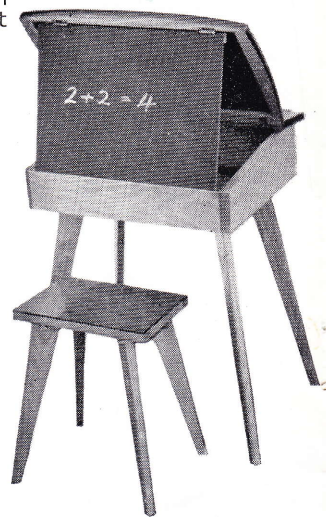

PRICE

"VICTORY" DESK AND STOOL

A modern design for school children's home studies. Designed to give full comfort for the student. Constructed of solid timber with lift-up lid. Highly polished in maple colour, with stool to match. Overall size approx., 30" high, 24" wide, 18" deep. Packed in convenient carton, 24½" x 17½" x 7".

PRICE

"AUSTRALIA VICTORY"

The "Victory" desk and stool with map of Australia on writing top. Trimmed with plastic edging.

PRICE

QUALITY DESKS AND

SCHOOLMATE DESKS AND STOOLS

The most prolific seller in Australia, featuring a complete range of eight desks in one style. Beautifully designed, with blackboard and/or map of Australia optional. Overall size, 32" high, 24" wide, 20" deep. Packed in convenient carton, 24" x 20" x 9". Available as under:

- No. 1: Plain, polished desk and stool.
PRICE
- No. 2: Polished desk, upholstered stool.
PRICE
- No. 3: Polished desk with blackboard,
polished stool. PRICE
- No. 4: Polished desk with blackboard, up-
holstered stool. PRICE
- No. 5: Desk with map of Australia, polished
stool. PRICE
- No. 6: Desk with map of Australia, up-
holstered stool. PRICE
- No. 7: Desk with map of Australia and
blackboard, polished stool.
PRICE
- No. 8: Desk with map of Australia and black-
board, upholstered stool.
PRICE

"IMPERIAL" DESK

A modern utility desk with two deep drawers for students of all ages. Book storage on top to give clear writing area. Built of solid polished timber with pastel-coloured hardboard panels of blue, pink, yellow or green. Overall size, 28" high, 33" wide, 18" deep. Packed in convenient carton, 24" x 18½" x 12½". Obtainable: