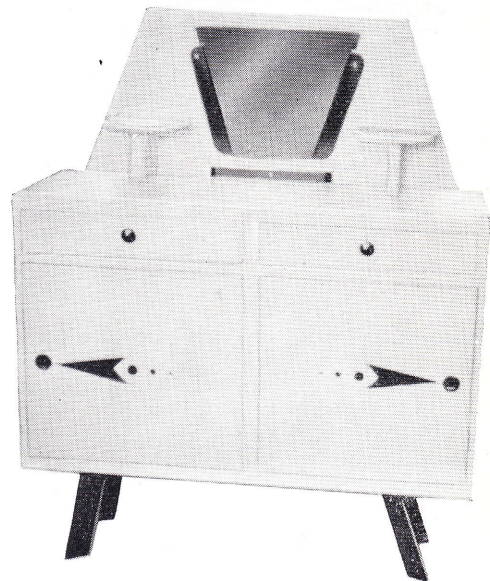

DESKS & STOOLS