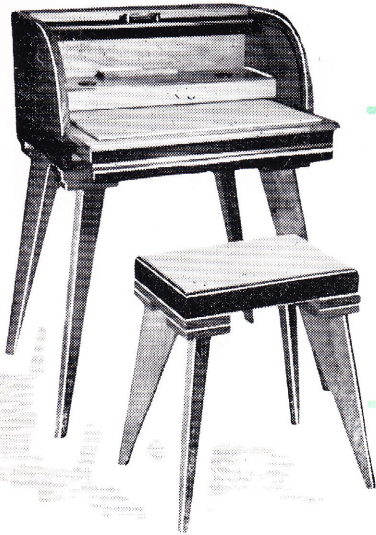

BUREAUS

"DE LUXE" BUREAU

Ideal for students. Drawer and writing top slides out and returns automatically by simple operating roller door. Deep recess in drawer for books. Two inkwells and pencil rack. Solid, smooth construction. Highly polished maple finish. Overall size, 36" high, 24" wide, 18" deep. Packed in convenient carton, 24" x 18½" x 12½".

PRICE .....

"SPACE LINE" BUREAU

This is a perfectly designed bureau of the very modern era, that gives the future style in students' furniture. Drawer and writing top slides out and returns automatically by simple operating roller door. Ample recess in drawer for storing books. Two inkwells and pencil rack. Smooth construction and highly polished maple finish. Overall size, 32½" high, 30" wide, 24" deep. Packed in convenient carton, 30" x 24" x 11".

No. 1: Swedish-type legs. PRICE .....

No. 2: Round legs with ferrules. PRICE .....