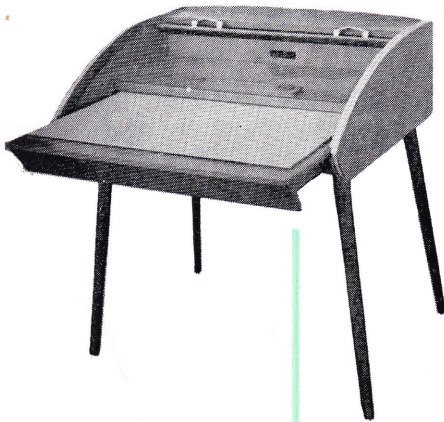

"SPACE LINE" BUREAU

This is a perfectly designed bureau of the very modern era, that gives the future style in students' furniture. Drawer and writing top slides out and returns automatically by simple operating roller door. Ample recess in drawer for storing books. Two inkwells and pencil rack. Smooth construction and highly polished maple finish. Overall size, 32½" high, 30" wide, 24" deep. Packed in convenient carton, 30" x 24" x 11".

No. 1: Swedish-type legs. PRICE .....

No. 2: Round legs with ferrules. PRICE .....