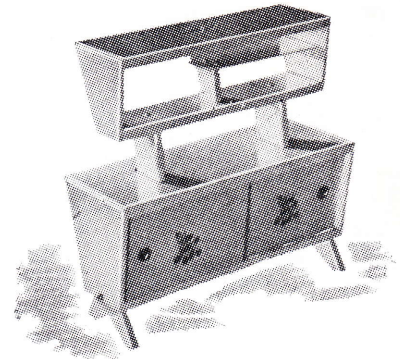

1. Commode Chair.
2. Rocking Chair.
3. Baby Chair.

Attractively designed and obtainable in pink or blue. Overall size, 24" high x 27" x 12". Packed in convenient carton, 24" x 27" x 2".

PRICE

BESTOYS

Handwritten signature or mark.

DRESSERS

"FANTASY" DRESSER

A reduced scale of the real modern kitchen unit. Encourage the young lady to imitate Mummy's tidiness. Large, nicely decorated sliding celluloid windows, shelves, and ample cupboard and two sliding doors. Most attractive in three combined pastel shades. Overall size, 34½" high, 29½" wide, 9½" deep. Packed in convenient carton, 30" x 13" x 9½".

PRICE

DOLL'S HOUSE

A great favourite for little girls, consisting of four large rooms and front verandah. Beautifully decorated. Easy to assemble. Overall size, 22" high, 24" wide. Packed in convenient carton, 24½" x 17½" x 6½".

PRICE

DOLL'S S.F. DRESSER

Wonderful for teaching the little Miss to be tidy. Deep cupboards with sliding doors, roomy shelves. Lovely pastel colours to match any room decor. Overall size, 23½" high, 24" wide, 10" deep. Packed in convenient carton, 23½" x 10" x 9¾".