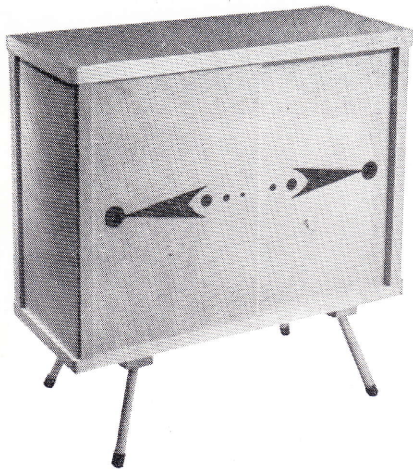

PRICE

DESKS WITH BLACKBOARDS
See Pages 9 & 10

LARGE BLACKBOARD

Made of 1" solid timber with chalk rack and duster. Height of easel, 45". Board, 25" x 19".

PRICE

DOUBLE BLACKBOARD

Sizes as above. Board painted, one side black and the other green, for double use.

PRICE

A RANGE OF SERVICE STATIONS FOR EVERY AGE GROUP

"LARGE" SERVICE STATION

A Space Age service station, designed accurately to give full access to a large-size toy car. Fully decorated, very colourful. Overall size, 30" x 20" x 11". Packed in convenient carton.

PRICE

"MEDIUM" SERVICE STATION

A modern service station with a large curved display window. A lift-up door, service ramp and dual pumps. Overall size, 21½" x 16" x 8". Packed in convenient carton.

PRICE

"NORMAL" SERVICE STATION

A reduced scale of the "large" design. Size, 17" x 11" x 6½". Packed in convenient carton.

PRICE

DOLL'S WARDROBE

A smart, simple design to encourage the young Miss to be neat and tidy. Six metal thread screws for ease of assembly and strength. Coloured in three lovely shades. Overall size, 26" high, 24" wide, 10" deep. Packed in convenient carton, 24" x 17½" x 4".