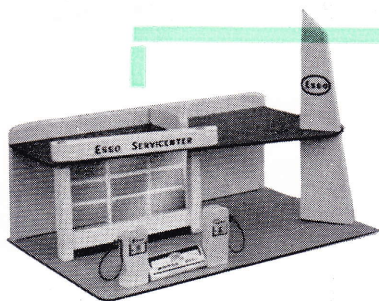

PRICE

DESKS WITH BLACKBOARDS
See Pages 9 & 10

LARGE BLACKBOARD

Made of 1" solid timber with chalk rack and duster. Height of easel, 45". Board, 25" x 19".

PRICE

DOUBLE BLACKBOARD

Sizes as above. Board painted, one side black and the other green, for double use.

PRICE

A RANGE OF SERVICE STATIONS FOR EVERY AGE GROUP

"LARGE" SERVICE STATION

A Space Age service station, designed accurately to give full access to a large-size toy car. Fully decorated, very colourful. Overall size, 30" x 20" x 11". Packed in convenient carton.

PRICE

"MEDIUM" SERVICE STATION

A modern service station with a large curved display window. A lift-up door, service ramp and dual pumps. Overall size, 21½" x 16" x 8". Packed in convenient carton.

PRICE

"NORMAL" SERVICE STATION

A reduced scale of the "large" design. Size, 17" x 11" x 6½". Packed in convenient carton.

PRICE

DOLL'S WARDROBE

A smart, simple design to encourage the young Miss to be neat and tidy. Six metal thread screws for ease of assembly and strength. Coloured in three lovely shades. Overall size, 26" high, 24" wide, 10" deep. Packed in convenient carton, 24" x 17½" x 4".