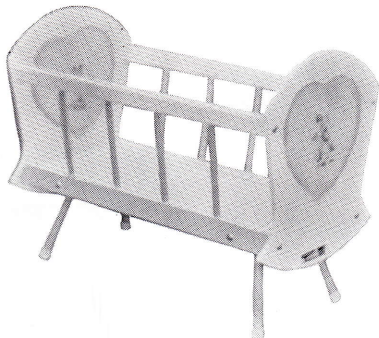

LOOK FOR THE

TRADE MARK

You must specify Bestoys—there is only one Bestoys of Sydney

Extra size horse head attractively coloured, joinable with a metal tube for easy handling.

PRICE packed 12 in a carton, size 24" x 10" x 12".

FULL SIZE HORSE HEAD ATTRACTIVELY COLOURED WITH 3" WHEELS.

PRICE

COMBINATION DOLL'S COT AND CRADLE

This special two-way combination, introduced last year, has already proved itself in popularity, because of the unique simplicity of conversion from cot to cradle, and vice versa. Attractively finished in two matching colours. Available in pink or blue. Overall size, 20" high, 24½" long, 13" wide. Packed in convenient carton, 25" x 14" x 4".

PRICE

BLACKBOARD No. 2

Easel, 40" in height, made of 1" solid timber with chalk rack. 24" x 18" board, with alphabet and numbers, attached to easel.

PRICE

BLACKBOARD No. 3

Easel, 36" in height, made of 1" solid timber with chalk rack. 20" x 16" board, with alphabet and numbers, attached to easel.

PRICE

DESKS WITH BLACKBOARDS
See Pages 9 & 10

LARGE BLACKBOARD

Made of 1" solid timber with chalk rack and duster. Height of easel, 45". Board, 25" x 19".

PRICE

DOUBLE BLACKBOARD

Sizes as above. Board painted, one side black and the other green, for double use.