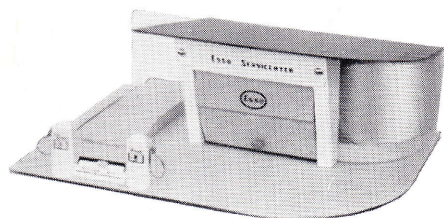

PRICE

BLACKBOARD No. 2

Easel, 40" in height, made of 1" solid timber with chalk rack. 24" x 18" board, with alphabet and numbers, attached to easel.

PRICE

BLACKBOARD No. 3

Easel, 36" in height, made of 1" solid timber with chalk rack. 20" x 16" board, with alphabet and numbers, attached to easel.

PRICE

DESKS WITH BLACKBOARDS
See Pages 9 & 10

LARGE BLACKBOARD

Made of 1" solid timber with chalk rack and duster. Height of easel, 45". Board, 25" x 19".

PRICE

DOUBLE BLACKBOARD

Sizes as above. Board painted, one side black and the other green, for double use.

PRICE

A RANGE OF SERVICE STATIONS FOR EVERY AGE GROUP

"LARGE" SERVICE STATION

A Space Age service station, designed accurately to give full access to a large-size toy car. Fully decorated, very colourful. Overall size, 30" x 20" x 11". Packed in convenient carton.

PRICE

"MEDIUM" SERVICE STATION

A modern service station with a large curved display window. A lift-up door, service ramp and dual pumps. Overall size, 21½" x 16" x 8". Packed in convenient carton.

PRICE

"NORMAL" SERVICE STATION