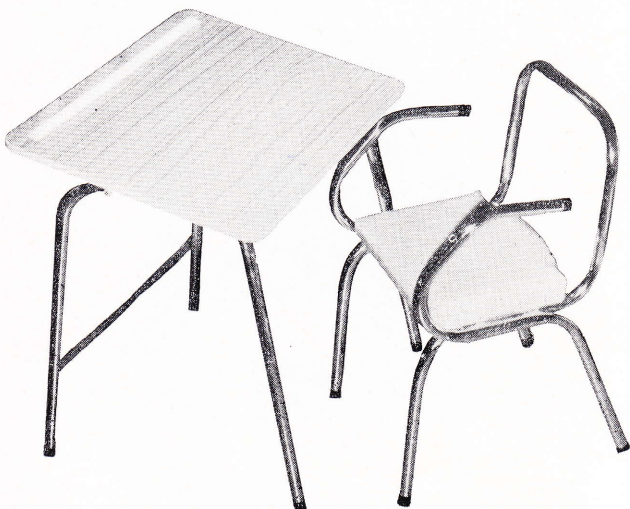

### **N/T027 MINI DESKETTE AND TABLE**

Ideal for the Pre-Schooler. Convertible from table to deskette by simple attachment. Constructed of chrome  $\frac{5}{8}$ " Tubular Steel frame, Corinite Plastic laminated top 18" x 13". Upholstered chair.