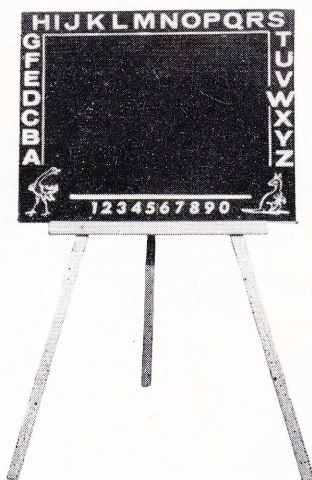

Have You  
been told  
of

**The Profit Line of  
the Year 1970**

### **N/T043 BLACKBOARD No. 1**

Height: 24". Board: 14" x 12". Strongly made with alphabet and numbers silk-screened. Packed in bundles of 10.

Price .....

### **N/T044 BLACKBOARD No. 2**

Height: 32". Board: 18" x 14". Strongly made with alphabet and numbers silk-screened. Packed in bundles of 6.

Price .....