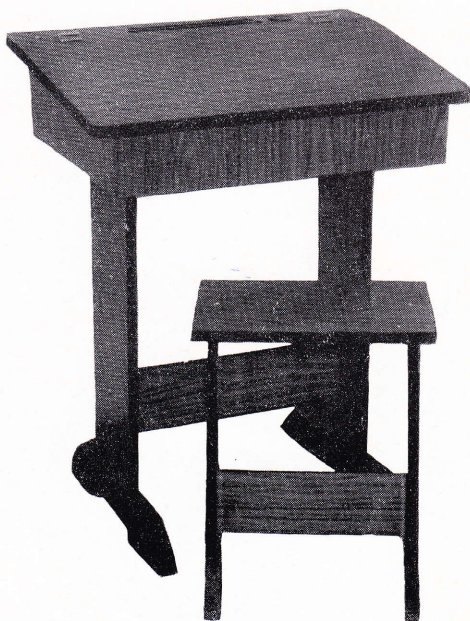

### **N/T027 MINI DESKETTE AND TABLE**

Ideal for the Pre-Schooler. Convertible from table to deskette by simple attachment. Constructed of chrome  $\frac{5}{8}$ " Tubular Steel frame, Corinite Plastic laminated top 18" x 13". Upholstered chair.

### **N/T050 TUBULAR TABLE AND CHAIRS**

Tubular Steel ( $\frac{5}{8}$ " ) frame. Table top: 24" x 16".  
Attractively coloured in pink, blue or white.

Price.....

### **N/T052 DESK AND STOOL**

Lift up lid desk. 24" x 20" top surface. Height: 30".  
Made of the highest quality material: plastic laminated  
board (Corinite). Complete with matching stool.

Price.....