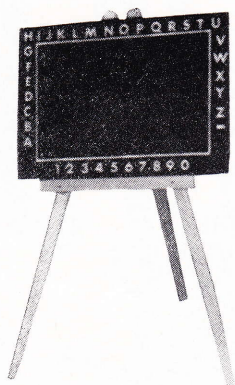

Have You  
been told  
of

**The Profit Line of  
the Year 1970**

### **N/T043 BLACKBOARD No. 1**

Height: 24". Board: 14" x 12". Strongly made with alphabet and numbers silk-screened. Packed in bundles of 10.

Price .....

### **N/T044 BLACKBOARD No. 2**

Height: 32". Board: 18" x 14". Strongly made with alphabet and numbers silk-screened. Packed in bundles of 6.

Price .....

## **N/T046 DOLL'S CRADLE (FULL SIZE)**

Suitable for 23" doll. Strongly made. Available in pink, blue, white, primrose, and beautifully decorated in gold paint. Individually packed in polythene bag. Assembled ready for display.