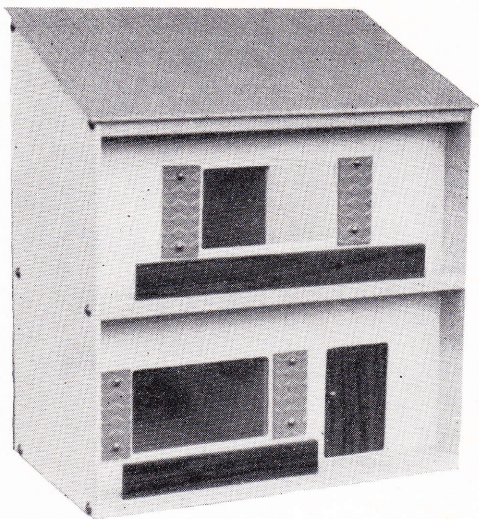

Price.....

HORSE

**N/T047 ROCKAWAY HORSE or  
N/T048 SWAN**

Available in pink or blue, professionally silkscreened decorated in two colours. Individually packed in carton.

Price.....

SWAN

### **N/T049 DOLL'S HOUSE**

A great favourite for little girls, consisting of four large rooms, front verandah and beautifully coloured. Overall size 22" high, 20" wide. Packed in convenient carton.

Price.....